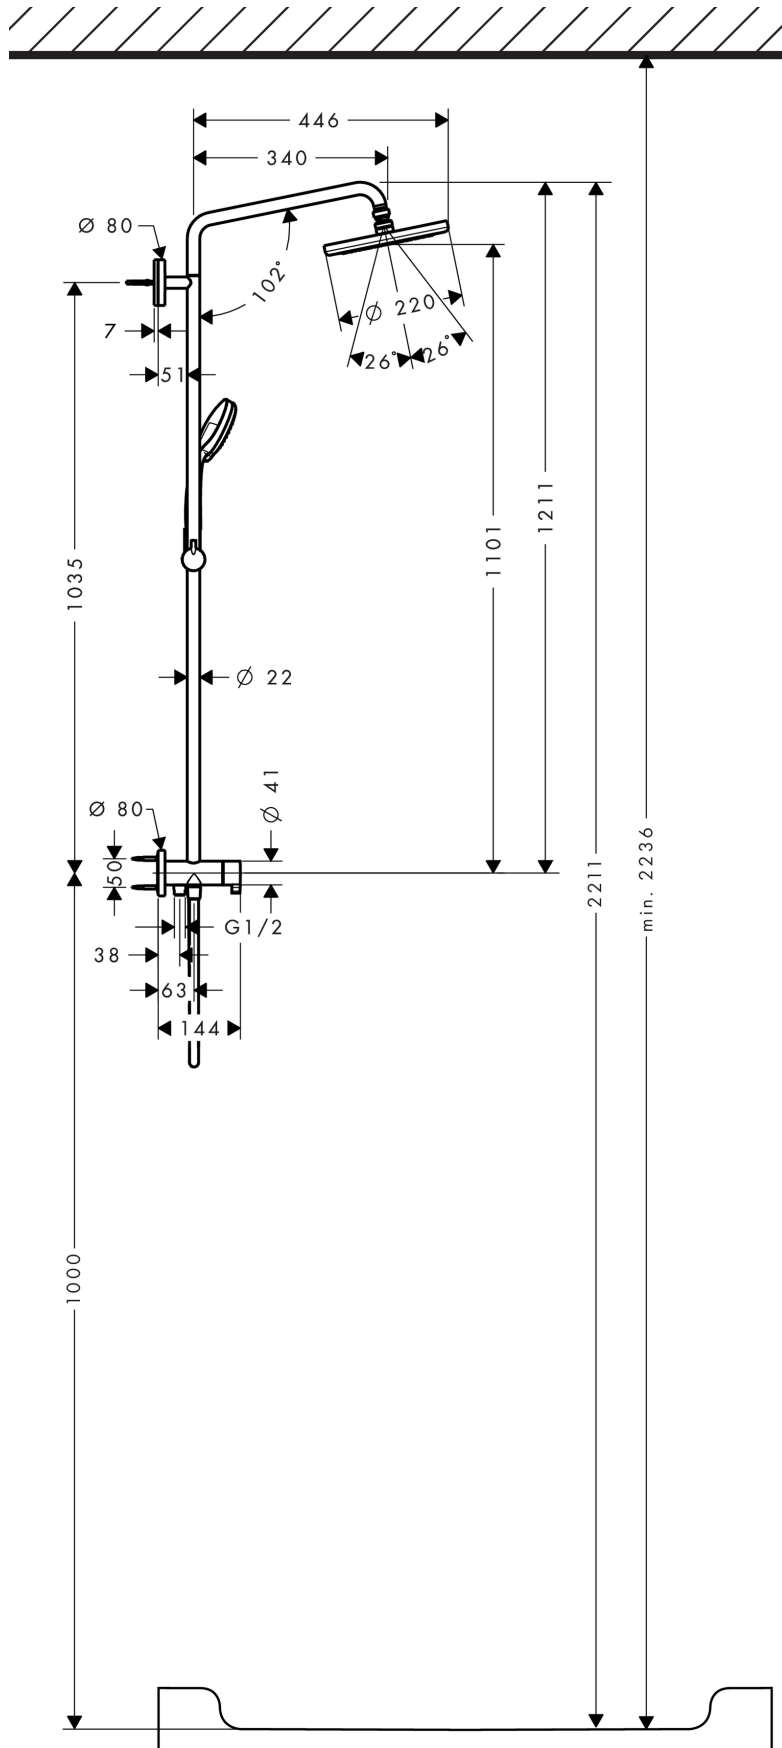

Croma
Croma 220 Air 1jet Showerpipe Reno
Surfaces: **chrome** Article Number: **27224000**

Installation examples