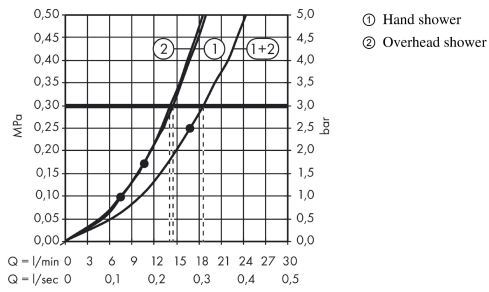

Croma
Croma 220 Air 1jet Showerpipe Reno
Surfaces: **chrome**   Article Number: **27224000**

Flowchart