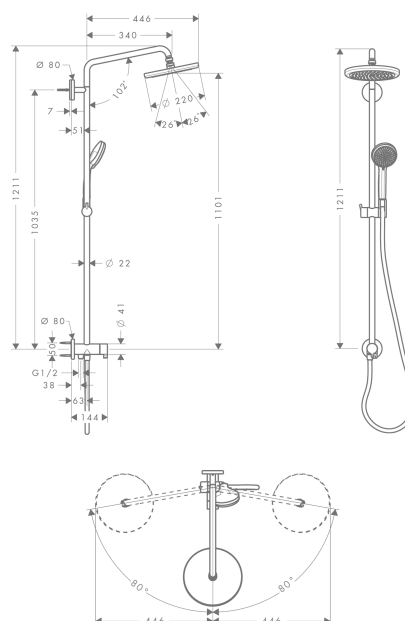

Croma

Croma 220 Air 1jet Showerpipe Reno

Surfaces: **chrome** Article Number: **27224000**

Description

product features

- overhead shower Croma 220
- shower head size: 220 mm
- overhead shower angle adjustable
- spray type: RainAir
- flow rate RainAir spray (at 0.3 MPa): 15 l/min
- fully chrome-plated spray disc
- swivelling shower arm
- shower arm length: 400 mm
- height-adjustable hand shower holder
- outlet: overhead shower, hand shower
- water connection: Isiflex shower hose 0.80 m
- installation type: exposed installation
- connection thread G 1/2
- connection dimension: DN15
- P-IX 19992/IBO
- ACS 14 ACC NY 128, valide jusqu'au 22.04.2019
- Kiwa UK 1608705

- Corner fitting element for Raindance Connect and Croma Reno Showerpipes (#27158XXX)
- Wall bar spacer (#98681XXX)

Technology

Product image

Scale drawing

Croma
Croma 220 Air 1jet Showerpipe Reno
 Surfaces: **chrome** Article Number: **27224000**