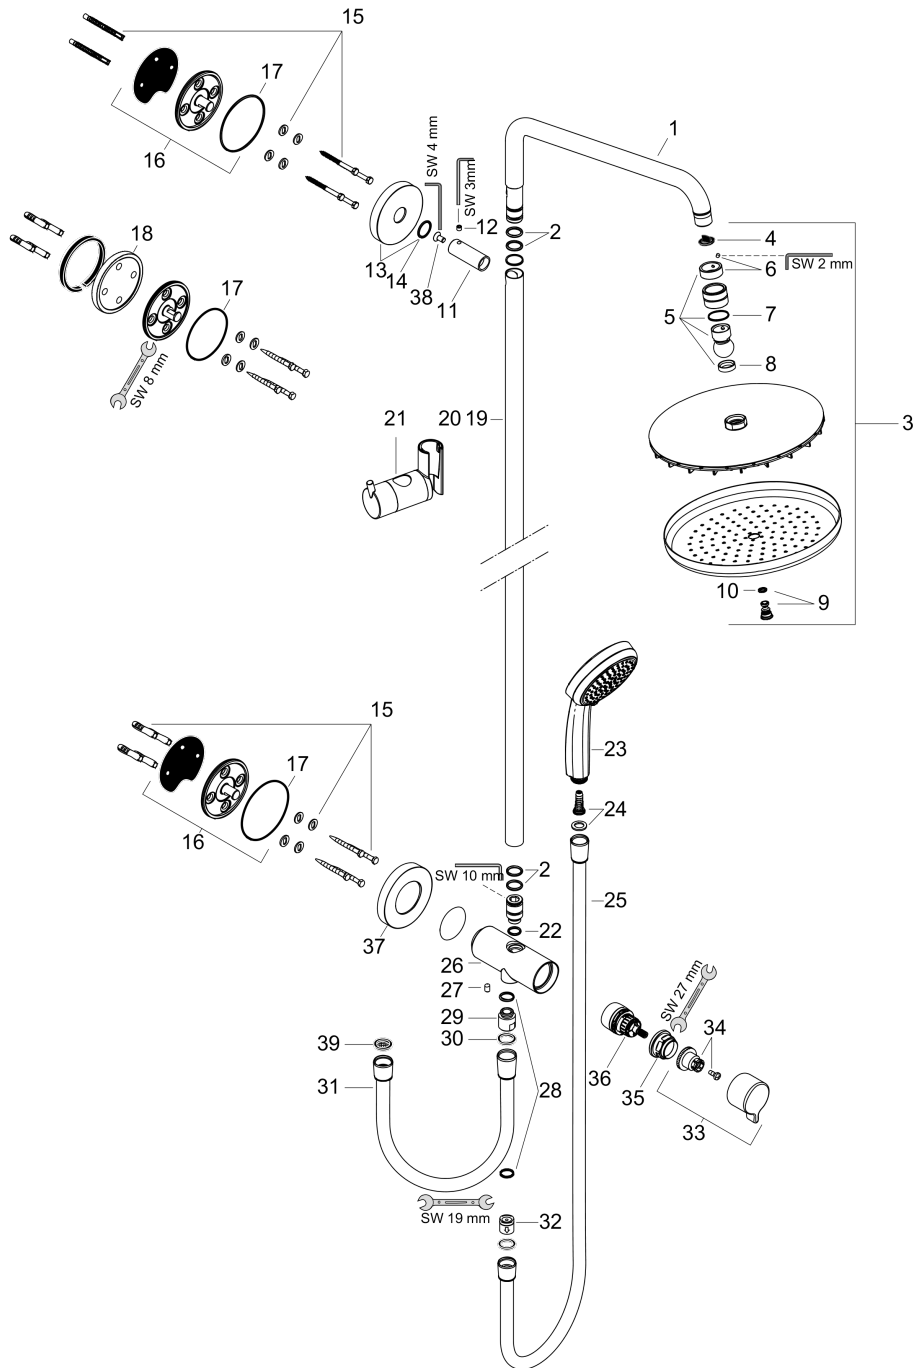

Croma
Croma 220 Air 1jet Showerpipe Reno
Surfaces: **chrome**   Article Number: **27224000**

Exploded Drawing

Year of production: >03/12

Croma

Croma 220 Air 1jet Showerpipe Reno

Surfaces: **chrome** Article Number: **27224000**

Spare part list

Year of production: >03/12

Pos.	Description	Article Number	PC	PU
1	shower arm	95985000	15	1
2	O-ring 15x2,5	98131000	1	1
3	head shower	26464000	0	1
4	filter packing	96477000	1	1
5	ball joint	98941000	9	1
6	lock washer	98942000	6	1
7	lever collar	97536000	2	1
8	seal	97606000	2	1
9	air jet	95794000	8	1
10	O-ring 7x2	98419000	1	1
11	sleeve	92166000	9	1
12	hollow set screw M6x5	98447000	1	1
13	escutcheon Ø 80 mm	95691000	5	1
14	O-ring 20x2	98165000	1	1
15	mounting set	98716000	5	1
16	wall flange	95687000	9	1
17	O-ring 72x2	98395000	1	1
18	tile-matching-disk	98681000	6	1
19	pipe 1030 mm	95915000	15	1
20	pipe 1400 mm	95983000	16	1
21	support, assy	97651000	13	1
22	O-Ring 12x2,5	98230000	1	1
23	handshower	28535000	0	1
24	filter insert	97708000	2	1
25	shower hose Isiflex'B 1,60 m	28276000	0	1
26	installation unit cpl.	92456000	17	1
27	hollow set screw M6x10 DIN 914	96526000	1	1
28	O-ring 14x2	98129000	1	1
29	Hose Connection	96044000	7	1
30	seal	98058000	1	1
31	shower hose	28278000	8	1
32	set of non return valves DW 15	97350000	6	1
33	handle	95441000	10	1
34	handle fixing set	94184000	2	1
35	nut	98913000	6	1
36	selector assy	95404000	12	1
37	escutcheon Ø 80 mm	95689000	5	1
38	screw	92137000	2	1
39	filter packing	94246000	1	1
a	non return valve	95699000	5	1