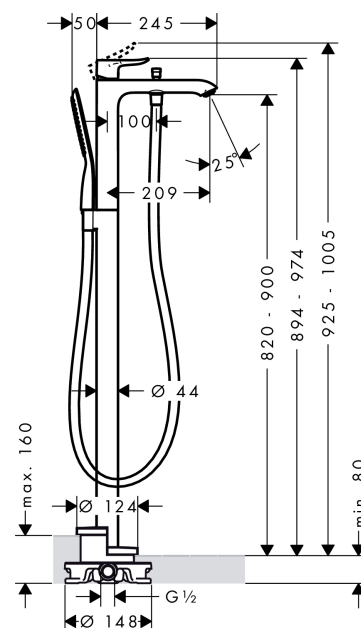

Metris

Single lever bath mixer floor-standing

Surfaces: **chrome** Article Number: **31471000**

Description

product features

- projection 209 mm
- connection type: basic set
- normal and spray jet
- flow rate: 21 l/min
- ceramic cartridge
- temperature limitation adjustable
- with automatic resetting
- non-return valve
- integrated shower support
- connection dimension: DN15

consists of

- PuraVida 120 Air 1jet baton hand shower (#28558XXX)
- Isiflex shower hose 1.25 m (#28272XXX)

Mandatory Accessoires

- Basic set for bath mixer floor-standing (#10452XXX)
- Seal (#96441XXX)

Technology

Design awards

Product image

Scale drawing

Metris

Single lever bath mixer floor-standing

Surfaces: **chrome** Article Number: **31471000**

Exploded Drawing

Year of production: >01/15

Metris
Single lever bath mixer floor-standing

 Surfaces: **chrome** Article Number: **31471000**

Spare part list

Year of production: >01/15

Pos.	Description	Article Number	PC	PU
1	handle	95519000	9	1
2	supply pipe 450 mm	96638000	11	1
3	flange	97406000	6	1
4	nut	97209000	5	1
5	O-Ring 32x2	98193000	1	1
6	cartridge, assy	92730000	11	1
7	locking screw for handle	95140000	2	1
8	seal	95008000	3	1
9	diverter knob	95284000	9	1
10	sleeve	97979000	5	1
11	selector	97978000	11	1
12	set of non return valves DW 15	94074000	5	1
13	aerator M24x1 (38 l/min)	95871000	6	1
14	seal	98058000	1	1
15	shower hose 1,25 m	28282000	0	1
16	shower holder, assy	96295000	8	1
17	handshower	28558000	0	1
18	filter insert	97708000	2	1
19	hexagon socket screw M10x35	97670000	5	1
20	O-ring 9x1,5	98117000	1	1
21	O-ring 44x2,5	98162000	2	1
22	O-ring 7x2	98419000	1	1
a	extension set 60 mm	97686000	0	1