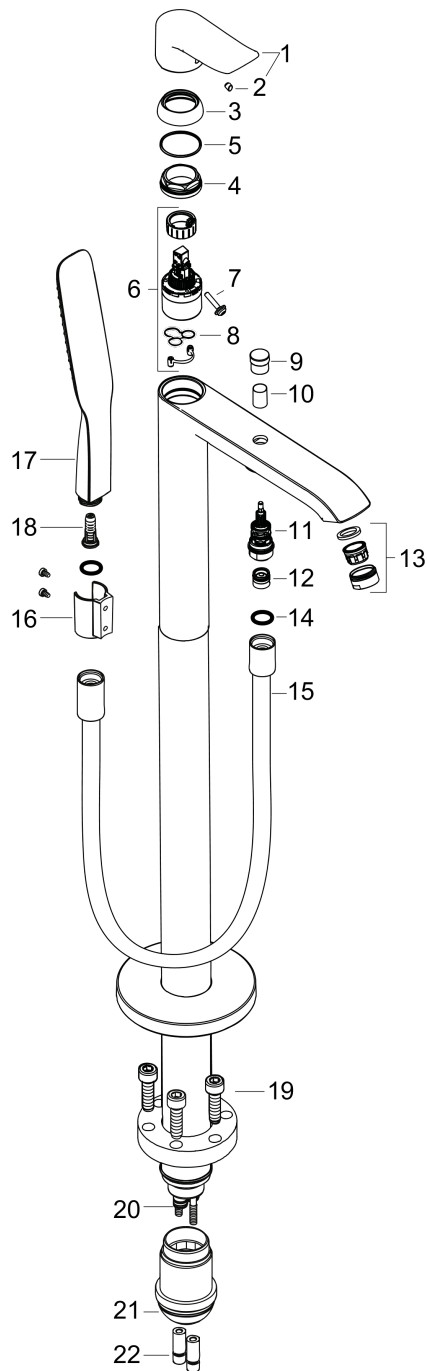

Metris

Single lever bath mixer floor-standing

Surfaces: **chrome** Article Number: **31471000**

Description

product features

- projection 209 mm
- connection type: basic set
- normal and spray jet
- flow rate: 21 l/min
- ceramic cartridge
- temperature limitation adjustable
- with automatic resetting
- non-return valve
- integrated shower support
- connection dimension: DN15

consists of

- PuraVida 120 Air 1jet baton hand shower (#28558XXX)
- Isiflex shower hose 1.25 m (#28272XXX)

Mandatory Accessoires

- Basic set for bath mixer floor-standing (#10452XXX)
- Seal (#96441XXX)

Technology

Design awards

Product image

Scale drawing

Metris

Single lever bath mixer floor-standing

Surfaces: **chrome** Article Number: **31471000**

Exploded Drawing

Year of production: >01/15

Metris
Single lever bath mixer floor-standing

 Surfaces: **chrome** Article Number: **31471000**

Spare part list

Year of production: >01/15

Pos.	Description	Article Number	PC	PU
1	handle	95519000	9	1
2	supply pipe 450 mm	96638000	11	1
3	flange	97406000	6	1
4	nut	97209000	5	1
5	O-Ring 32x2	98193000	1	1
6	cartridge, assy	92730000	11	1
7	locking screw for handle	95140000	2	1
8	seal	95008000	3	1
9	diverter knob	95284000	9	1
10	sleeve	97979000	5	1
11	selector	97978000	11	1
12	set of non return valves DW 15	94074000	5	1
13	aerator M24x1 (38 l/min)	95871000	6	1
14	seal	98058000	1	1
15	shower hose 1,25 m	28282000	0	1
16	shower holder, assy	96295000	8	1
17	handshower	28558000	0	1
18	filter insert	97708000	2	1
19	hexagon socket screw M10x35	97670000	5	1
20	O-ring 9x1,5	98117000	1	1
21	O-ring 44x2,5	98162000	2	1
22	O-ring 7x2	98419000	1	1
a	extension set 60 mm	97686000	0	1