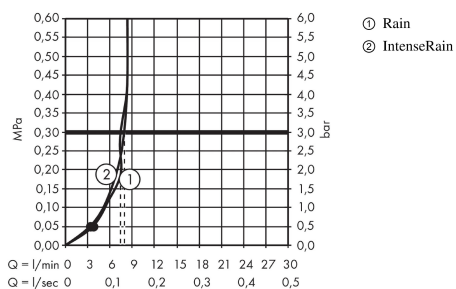

Crometta

Vario EcoSmart 9 l/min Porter Set 1.25m

Surfaces: **white/chrome** Art. no. : **26693400**

Description

product features

- spray type: Rain, IntenseRain
- spray type adjustment by turning
- shower head size: 100 mm
- pivot connectors prevent hose from tangling
- maximum flow rate (at 3 bar): 9 l/min
- chrome-plated wall supports of plastic

consists of

- Porter'S shower support (#28331XXX)
- Vario hand shower EcoSmart 9 l/min (#26332XXX)
- Metaflex shower hose 1.25m (#28167XXX)

Article Details

Price excl. VAT

£ 26.46

Technology

Product image

Scale drawing

Flowchart

The consumption was measured in combination with the appropriate fittings (thermostat/mixer/ in-wall valve) to reflect actual application in practice.