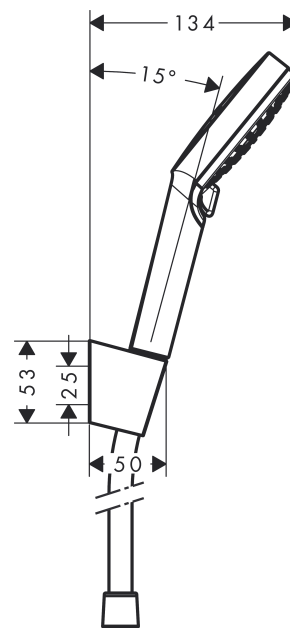

Crometta

Vario EcoSmart 9 l/min Porter Set 1.25m

Surfaces: **white/chrome** Art. no. : **26693400**

Description

product features

- spray type: Rain, IntenseRain
- spray type adjustment by turning
- shower head size: 100 mm
- pivot connectors prevent hose from tangling
- maximum flow rate (at 3 bar): 9 l/min
- chrome-plated wall supports of plastic

consists of

- Porter'S shower support (#28331XXX)
- Vario hand shower EcoSmart 9 l/min (#26332XXX)
- Metaflex shower hose 1.25m (#28167XXX)

Article Details

Price excl. VAT

£ 26.46

Technology

Product image

Scale drawing

Flowchart

The consumption was measured in combination with the appropriate fittings (thermostat/mixer/ in-wall valve) to reflect actual application in practice.