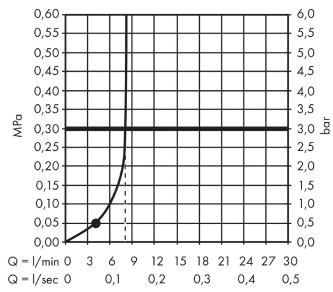

Crometta

1jet EcoSmart 9 l/min Shower Set 0.90m

Surfaces: **white/chrome** Art. no. : **26539400**

Description

product features

- spray type: Rain
- shower head size: 100 mm
- pivot connectors prevent hose from tangling
- slide inclination angle can be adjusted by 45°
- fully chrome-plated shower slide
- maximum flow rate (at 3 bar): 9 l/min
- 22 mm width of shower bar
- chrome-plated wall supports of plastic

Article Details

Price excl. VAT

£ 38.54

Technology

Product image

Scale drawing

Crometta

1jet EcoSmart 9 l/min Shower Set 0.90m

Surfaces: white/chrome Art. no. : 26539400

Flowchart

The consumption was measured in combination with the appropriate fittings (thermostat/mixer/in-wall valve) to reflect actual application in practice.