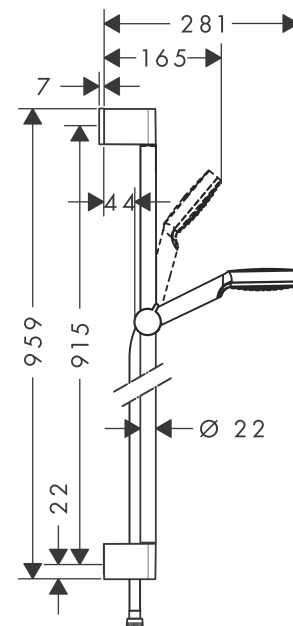

Crometta

1jet EcoSmart 9 l/min Shower Set 0.90m

Surfaces: **white/chrome** Art. no. : **26539400**

Description

product features

- spray type: Rain
- shower head size: 100 mm
- pivot connectors prevent hose from tangling
- slide inclination angle can be adjusted by 45°
- fully chrome-plated shower slide
- maximum flow rate (at 3 bar): 9 l/min
- 22 mm width of shower bar
- chrome-plated wall supports of plastic

Article Details

Price excl. VAT

£ 38.54

Technology

Product image

Scale drawing

Crometta

1jet EcoSmart 9 l/min Shower Set 0.90m

Surfaces: white/chrome Art. no. : 26539400

Flowchart

The consumption was measured in combination with the appropriate fittings (thermostat/mixer/in-wall valve) to reflect actual application in practice.