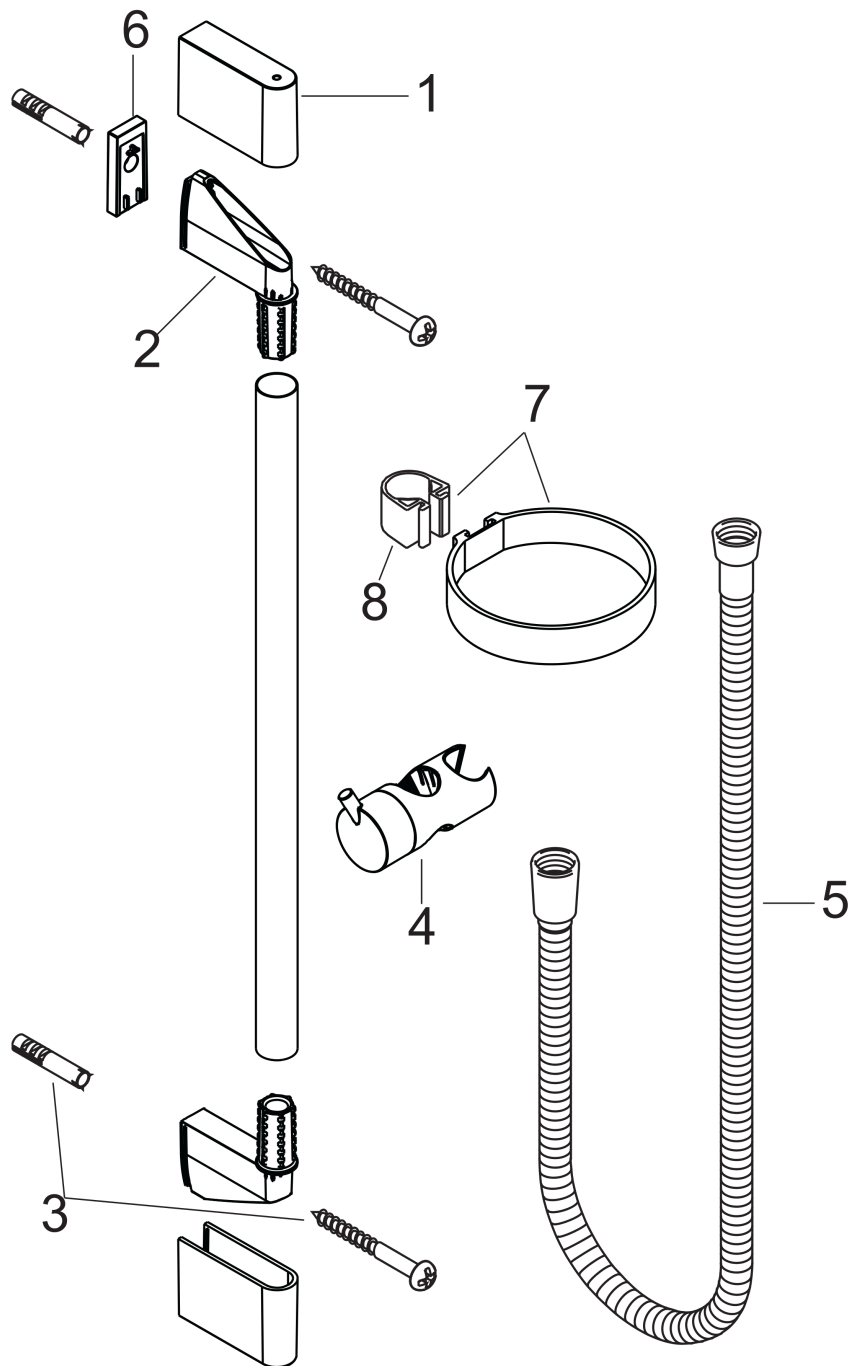

Crometta 85

Unica'Crometta wall bar 0.90 m

Surfaces: **chrome** Article Number: **27614000**

Description

product features

- wall bar type: chrome-plated brass pipe
- bar width: 22 mm
- fully chrome-plated shower slide
- slide with locking mechanism
- slide inclination angle adjustable in 2 steps
- silent inclination angle adjustment
- chrome-plated wall supports

consists of

- Metaflex shower hose 1.60 m (#28266XXX)

Optional Accessoires

- Casetta'C soap dish (#28678XXX)

Product image

Scale drawing

Crometta 85

Unica'Crometta wall bar 0.90 m

Surfaces: **chrome** Article Number: **27614000**

Installation examples

Crometta 85

Unica'Crometta wall bar 0.90 m

Surfaces: **chrome** Article Number: **27614000**

Exploded Drawing

Year of production: >06/08

Crometta 85
Unica'Crometta wall bar 0.90 m
 Surfaces: **chrome** Article Number: **27614000**

Spare part list

Year of production: >06/08

| Pos. | Description | Article Number | PC | PU |
|------|-------------------------------|----------------|----|----|
| 1 | cover | 95217000 | 4 | 1 |
| 2 | wall support | 95218000 | 3 | 1 |
| 3 | mounting set | 96179000 | 4 | 1 |
| 4 | support, assy | 95160000 | 11 | 1 |
| 5 | shower hose Metaflex'C 1,60 m | 28266000 | 0 | 1 |
| 6 | tile-matching-disk | 97450000 | 0 | 1 |
| 7 | shelf Casetta | 28678000 | 0 | 1 |
| 8 | clip for Casetta, Ø 22 mm | 96189000 | 2 | 1 |