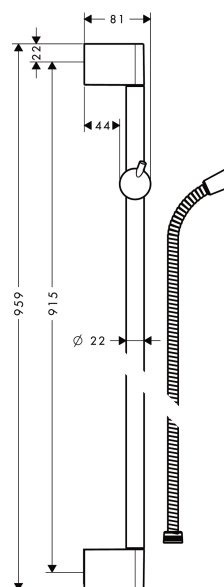

Crometta 85

Unica'Crometta wall bar 0.90 m

Surfaces: **chrome** Article Number: **27614000**

Description

product features

- wall bar type: chrome-plated brass pipe
- bar width: 22 mm
- fully chrome-plated shower slide
- slide with locking mechanism
- slide inclination angle adjustable in 2 steps
- silent inclination angle adjustment
- chrome-plated wall supports

consists of

- Metaflex shower hose 1.60 m (#28266XXX)

Optional Accessoires

- Casetta'C soap dish (#28678XXX)

Product image

Scale drawing

Crometta 85

Unica'Crometta wall bar 0.90 m

Surfaces: **chrome** Article Number: **27614000**

Installation examples

Crometta 85

Unica'Crometta wall bar 0.90 m

Surfaces: **chrome** Article Number: **27614000**

Exploded Drawing

Year of production: >06/08

Crometta 85
Unica'Crometta wall bar 0.90 m
 Surfaces: **chrome** Article Number: **27614000**

Spare part list

Year of production: >06/08

| Pos. | Description | Article Number | PC | PU |
|------|-------------------------------|----------------|----|----|
| 1 | cover | 95217000 | 4 | 1 |
| 2 | wall support | 95218000 | 3 | 1 |
| 3 | mounting set | 96179000 | 4 | 1 |
| 4 | support, assy | 95160000 | 11 | 1 |
| 5 | shower hose Metaflex'C 1,60 m | 28266000 | 0 | 1 |
| 6 | tile-matching-disk | 97450000 | 0 | 1 |
| 7 | shelf Casetta | 28678000 | 0 | 1 |
| 8 | clip for Casetta, Ø 22 mm | 96189000 | 2 | 1 |