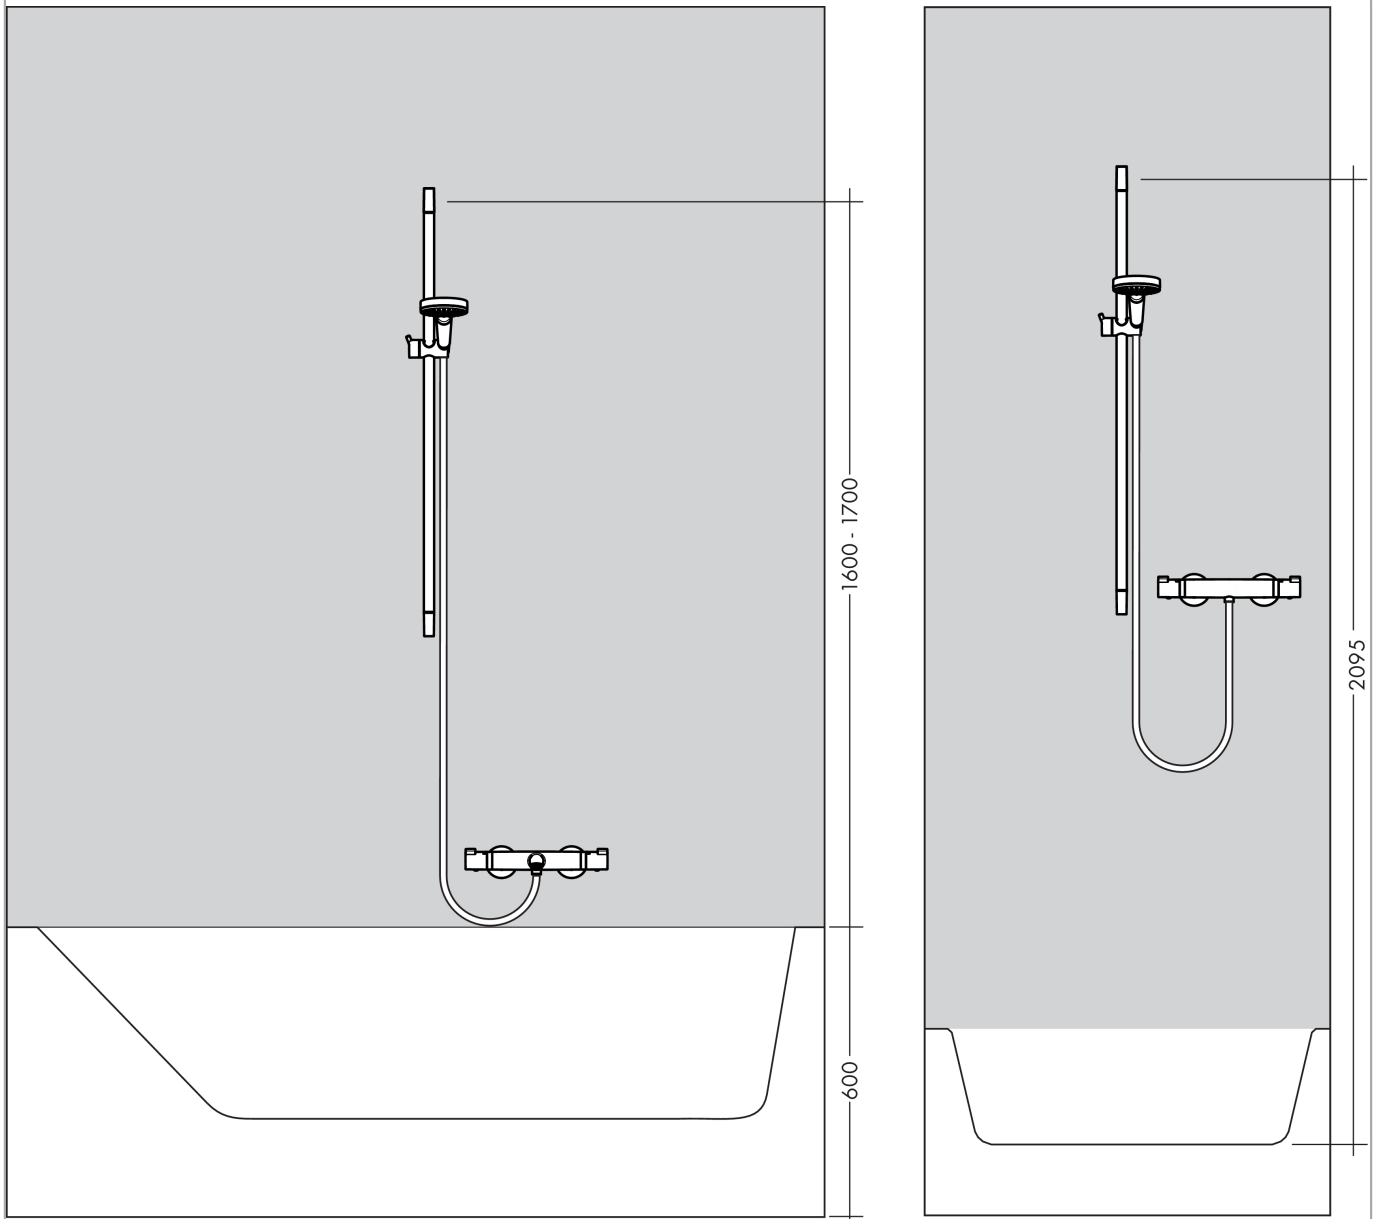

Crometta 85

Unica'Crometta wall bar 0.90 m

Surfaces: **chrome** Article Number: **27614000**

Description

product features

- wall bar type: chrome-plated brass pipe
- bar width: 22 mm
- fully chrome-plated shower slide
- slide with locking mechanism
- slide inclination angle adjustable in 2 steps
- silent inclination angle adjustment
- chrome-plated wall supports

consists of

- Metaflex shower hose 1.60 m (#28266XXX)

Optional Accessoires

- Casetta'C soap dish (#28678XXX)

Product image

Scale drawing

Crometta 85

Unica'Crometta wall bar 0.90 m

Surfaces: **chrome** Article Number: **27614000**

Installation examples

Crometta 85

Unica'Crometta wall bar 0.90 m

Surfaces: **chrome** Article Number: **27614000**

Exploded Drawing

Year of production: >06/08

Crometta 85
Unica'Crometta wall bar 0.90 m
 Surfaces: **chrome** Article Number: **27614000**

Spare part list

Year of production: >06/08

| Pos. | Description | Article Number | PC | PU |
|------|-------------------------------|----------------|----|----|
| 1 | cover | 95217000 | 4 | 1 |
| 2 | wall support | 95218000 | 3 | 1 |
| 3 | mounting set | 96179000 | 4 | 1 |
| 4 | support, assy | 95160000 | 11 | 1 |
| 5 | shower hose Metaflex'C 1,60 m | 28266000 | 0 | 1 |
| 6 | tile-matching-disk | 97450000 | 0 | 1 |
| 7 | shelf Casetta | 28678000 | 0 | 1 |
| 8 | clip for Casetta, Ø 22 mm | 96189000 | 2 | 1 |