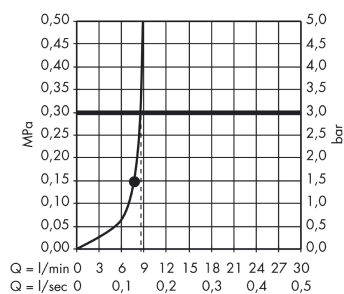

Flowchart

The consumption was measured in combination with the appropriate fittings (thermostat/mixer/in-wall valve) to reflect actual application in practice.