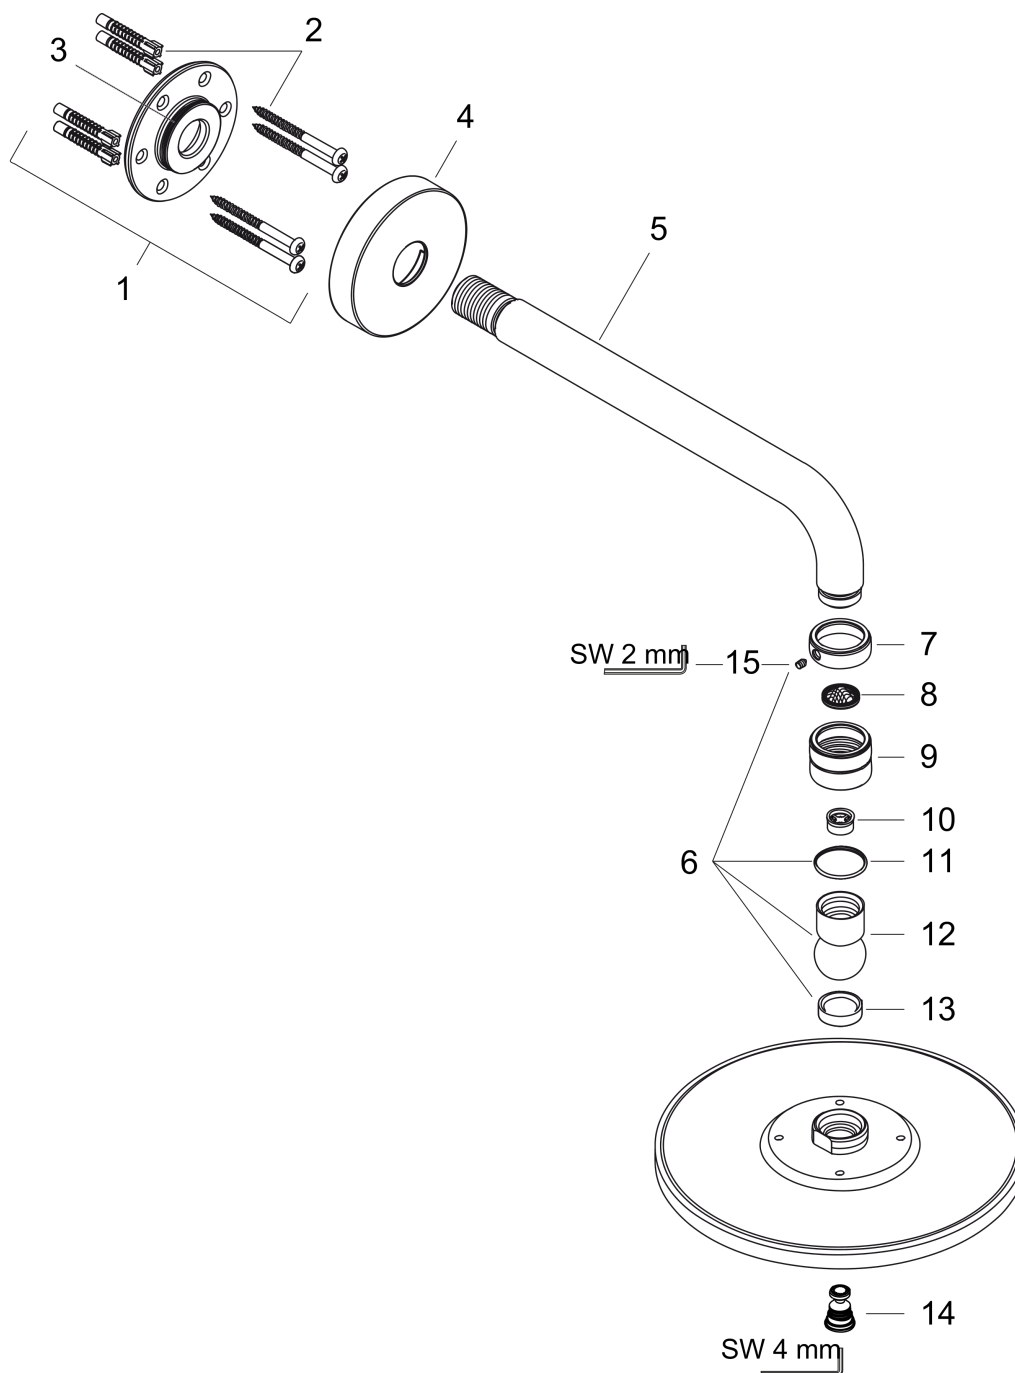

#### product features

- shower head size: 180 mm
- shower arm length: 240 mm
- spray type: RainAir
- flow rate RainAir spray (at 0.3 MPa): 9 l/min
- fully chrome-plated spray disc
- material spray disc: metal
- installation type: wall
- connection thread G 1/2
- connection dimension: DN15
- suitable for continuous flow water heaters with an output of 18 kW
- WRAS 1105310

## Raindance

Raindance S 180 Air 1jet overhead shower EcoSmart 9 l/min with shower arm 240 mm

Surfaces: **chrome** Article Number: **27462000**

### Exploded Drawing

Year of production: >04/11

### Spare part list

Year of production: >04/11

Pos.	Description	Article Number	PC	PU
1	mounting kit	95208000	11	1
2	mounting set	40916000	2	1
3	O-ring 34x2	98383000	2	1
4	escutcheon Ø 80 mm	98940000	7	1
5	shower arm 240 mm	27409000	0	1
6	ball joint	98941000	9	1
7	lock washer	98942000	6	1
8	filter packing	94246000	1	1
9	nut	97958000	2	1
10	flow limiter (9 l/min)	95659000	3	1
11	lever collar	97536000	2	1
12	ball joint	97552000	6	1
13	ball joint	97331000	4	1
14	air jet (Eco)	95795000	8	1
15	hollow set screw M4x6	97767000	1	1
a	non return valve	95699000	5	1