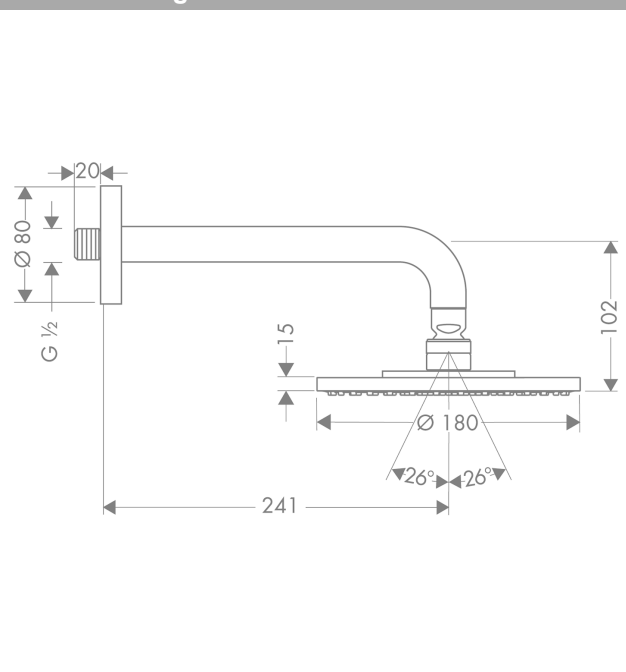

Scale drawing