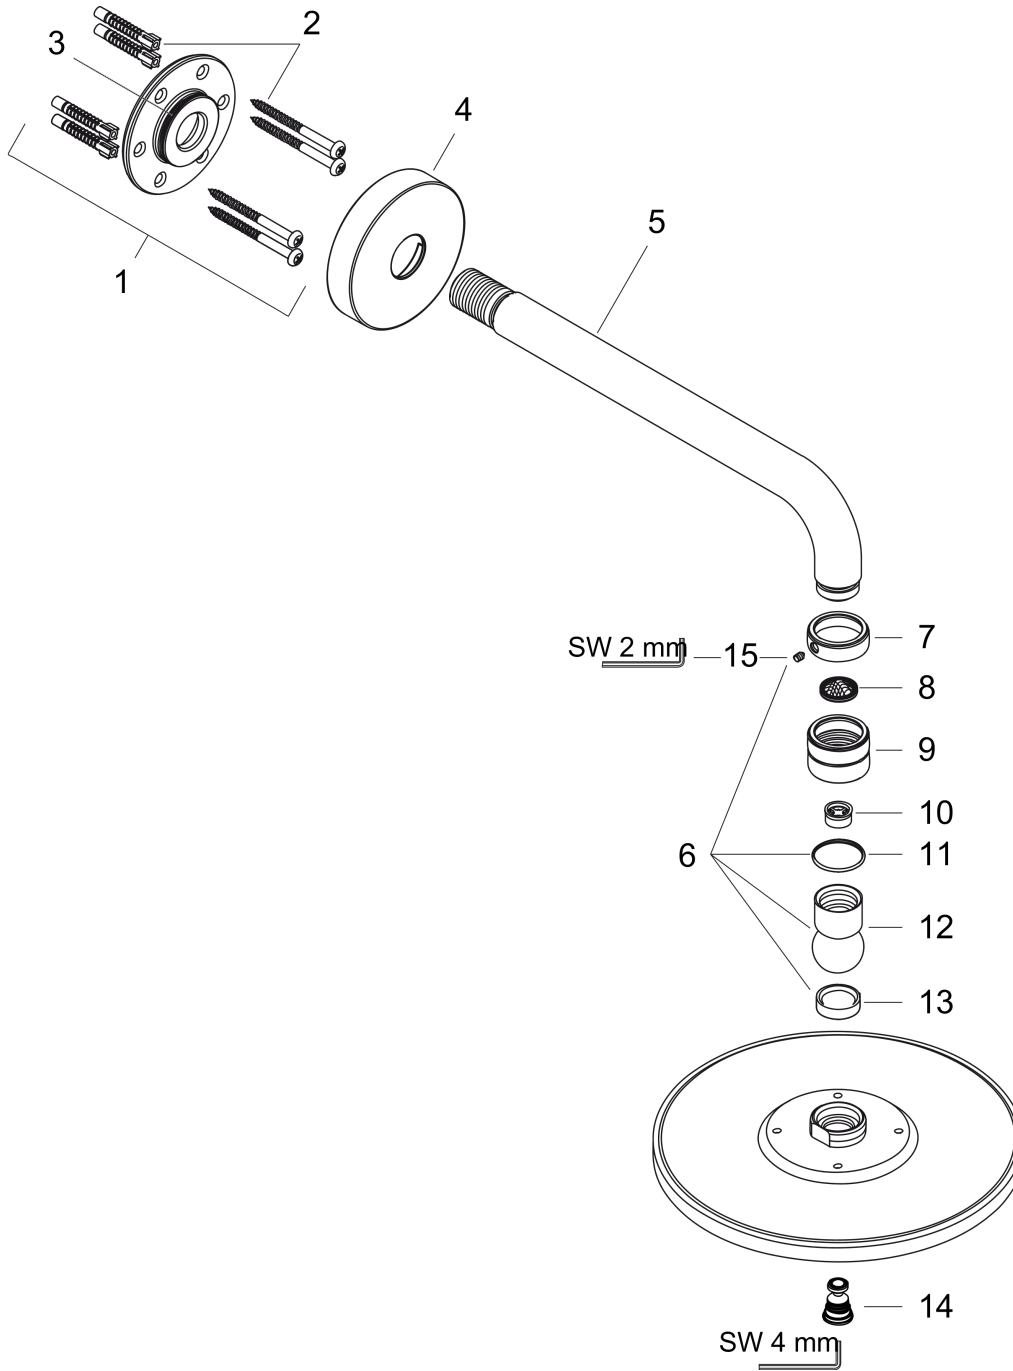

Raindance

Raindance S 240 Air 1jet overhead shower EcoSmart 9 l/min with shower arm 390 mm

Surfaces: **chrome** Article Number: **27461000**

Description

product features

- shower head size: 240 mm
- shower arm length: 380 mm
- spray type: RainAir
- flow rate RainAir spray (at 0.3 MPa): 9 l/min
- fully chrome-plated spray disc
- material spray disc: metal
- installation type: wall
- connection thread G 1/2
- connection dimension: DN15
- suitable for continuous flow water heaters with an output of 18 kW
- WRAS 1105310

Technology

Product image

Scale drawing

Flowchart

The consumption was measured in combination with the appropriate fittings (thermostat/mixer/in-wall valve) to reflect actual application in practice.

Raindance

Raindance S 240 Air 1jet overhead shower EcoSmart 9 l/min with shower arm 390 mm

Surfaces: **chrome** Article Number: **27461000**

Exploded Drawing

Year of production: >04/11

Raindance

Raindance S 240 Air 1jet overhead shower EcoSmart 9 l/min with shower arm 390 mm

Surfaces: **chrome** Article Number: **27461000**

Spare part list

Year of production: >04/11

Pos.	Description	Article Number	PC	PU
1	mounting kit	95208000	11	1
2	mounting set	40916000	2	1
3	O-ring 32x4	92187000	1	1
4	escutcheon Ø 80 mm	98940000	7	1
5	shower arm 390 mm	27413000	0	1
6	ball joint	98941000	9	1
7	lock washer	98942000	6	1
8	filter packing	94246000	1	1
9	nut	97958000	2	1
10	flow limiter (9 l/min)	95659000	3	1
11	lever collar	97536000	2	1
12	ball joint	97552000	6	1
13	seal	97606000	2	1
14	air jet (Eco)	95795000	8	1
15	hollow set screw M4x6	97767000	1	1
a	non return valve	95699000	5	1