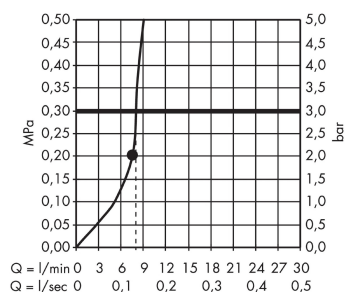

Raindance

Raindance S 240 Air 1jet overhead shower EcoSmart 9 l/min with shower arm 390 mm

Surfaces: **chrome** Article Number: **27461000**

Description

product features

- shower head size: 240 mm
- shower arm length: 380 mm
- spray type: RainAir
- flow rate RainAir spray (at 0.3 MPa): 9 l/min
- fully chrome-plated spray disc
- material spray disc: metal
- installation type: wall
- connection thread G 1/2
- connection dimension: DN15
- suitable for continuous flow water heaters with an output of 18 kW
- WRAS 1105310

Technology

Product image

Scale drawing

Flowchart

The consumption was measured in combination with the appropriate fittings (thermostat/mixer/in-wall valve) to reflect actual application in practice.

Raindance

Raindance S 240 Air 1jet overhead shower EcoSmart 9 l/min with shower arm 390 mm

Surfaces: **chrome** Article Number: **27461000**

Exploded Drawing

Year of production: >04/11

Raindance

Raindance S 240 Air 1jet overhead shower EcoSmart 9 l/min with shower arm 390 mm