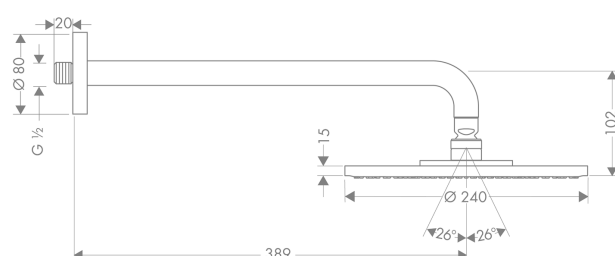

Raindance

Raindance S 240 Air 1jet overhead shower EcoSmart 9 l/min with shower arm 390 mm

Surfaces: **chrome** Article Number: **27461000**

Description

product features

- shower head size: 240 mm
- shower arm length: 380 mm
- spray type: RainAir
- flow rate RainAir spray (at 0.3 MPa): 9 l/min
- fully chrome-plated spray disc
- material spray disc: metal
- installation type: wall
- connection thread G 1/2
- connection dimension: DN15
- suitable for continuous flow water heaters with an output of 18 kW
- WRAS 1105310

Technology

Product image

Scale drawing

Flowchart

The consumption was measured in combination with the appropriate fittings (thermostat/mixer/in-wall valve) to reflect actual application in practice.

Raindance

Raindance S 240 Air 1jet overhead shower EcoSmart 9 l/min with shower arm 390 mm

Surfaces: **chrome** Article Number: **27461000**

Exploded Drawing

Year of production: >04/11

Raindance

Raindance S 240 Air 1jet overhead shower EcoSmart 9 l/min with shower arm 390 mm

Surfaces: **chrome** Article Number: **27461000**

Spare part list

Year of production: >04/11

Pos.	Description	Article Number	PC	PU
1	mounting kit	95208000	11	1
2	mounting set	40916000	2	1
3	O-ring 32x4	92187000	1	1
4	escutcheon Ø 80 mm	98940000	7	1
5	shower arm 390 mm	27413000	0	1
6	ball joint	98941000	9	1
7	lock washer	98942000	6	1
8	filter packing	94246000	1	1
9	nut	97958000	2	1
10	flow limiter (9 l/min)	95659000	3	1
11	lever collar	97536000	2	1
12	ball joint	97552000	6	1
13	seal	97606000	2	1
14	air jet (Eco)	95795000	8	1
15	hollow set screw M4x6	97767000	1	1
a	non return valve	95699000	5	1