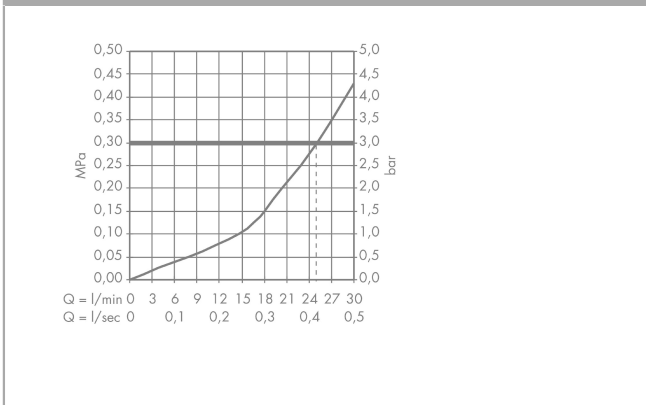

PuraVida

3-hole rim mounted bath mixer

Surfaces: **white/chrome** Article Number: **15448400**

Description

product features

- projection 229 mm
- connection type: basic set
- normal spray
- flow rate: 22 l/min
- ceramic valves hot/ cold 90°
- connection dimension: DN15
- scope of supply: handles, escutcheon, bath filler

Mandatory Accessoires

- Basic set for 3-hole rim mounted bath mixer (#13233XXX)

Product image

Scale drawing

Flowchart