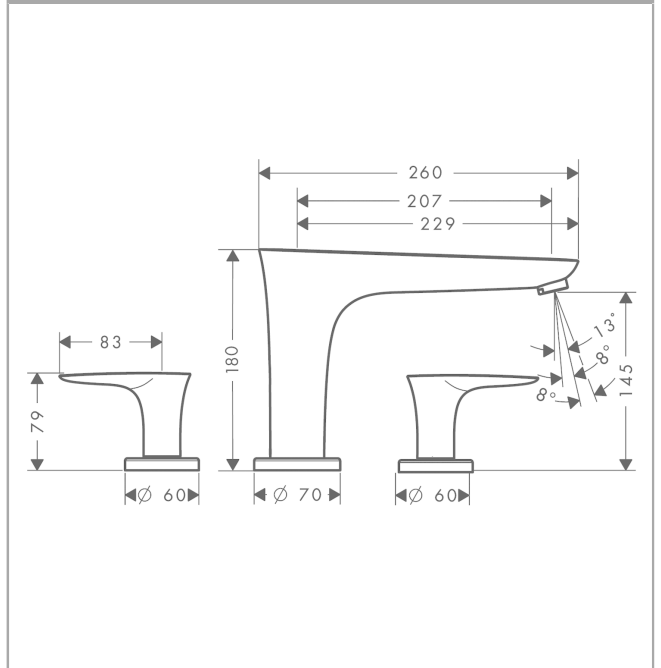

PuraVida

3-hole rim mounted bath mixer

Surfaces: **white/chrome** Article Number: **15448400**

Description

product features

- projection 229 mm
- connection type: basic set
- normal spray
- flow rate: 22 l/min
- ceramic valves hot/ cold 90°
- connection dimension: DN15
- scope of supply: handles, escutcheon, bath filler

Mandatory Accessoires

- Basic set for 3-hole rim mounted bath mixer (#13233XXX)

Product image

Scale drawing

Flowchart

PuraVida

3-hole rim mounted bath mixer

Surfaces: **white/chrome** Article Number: **15448400**

Exploded Drawing

Year of production: 07/11 - 12/15

PuraVida

3-hole rim mounted bath mixer

Surfaces: **white/chrome** Article Number: **15448400**

Spare part list

Year of production: **07/11 - 12/15**

Pos.	Description	Article Number	PC	PU
1	aerator swivelling M24x1 (30 l/min)	95565000	4	1
2	hollow set screw M6x5	98447000	1	1
3	escutcheon Ø 70 mm	97779000	12	1
4	adapter for spout	88512000	5	1
5	O-Ring 23x2,5	98183000	1	1
6	O-ring 21x2,5	98211000	1	1
7	handle	95818400	17	1
8	set of color-rings cold / hot water	95819000	4	1
9	handle fixing set	94184000	2	1
10	escutcheon	31098000	9	1
11	flat seal	98749000	2	1
a	concealed item	13233180	0	1