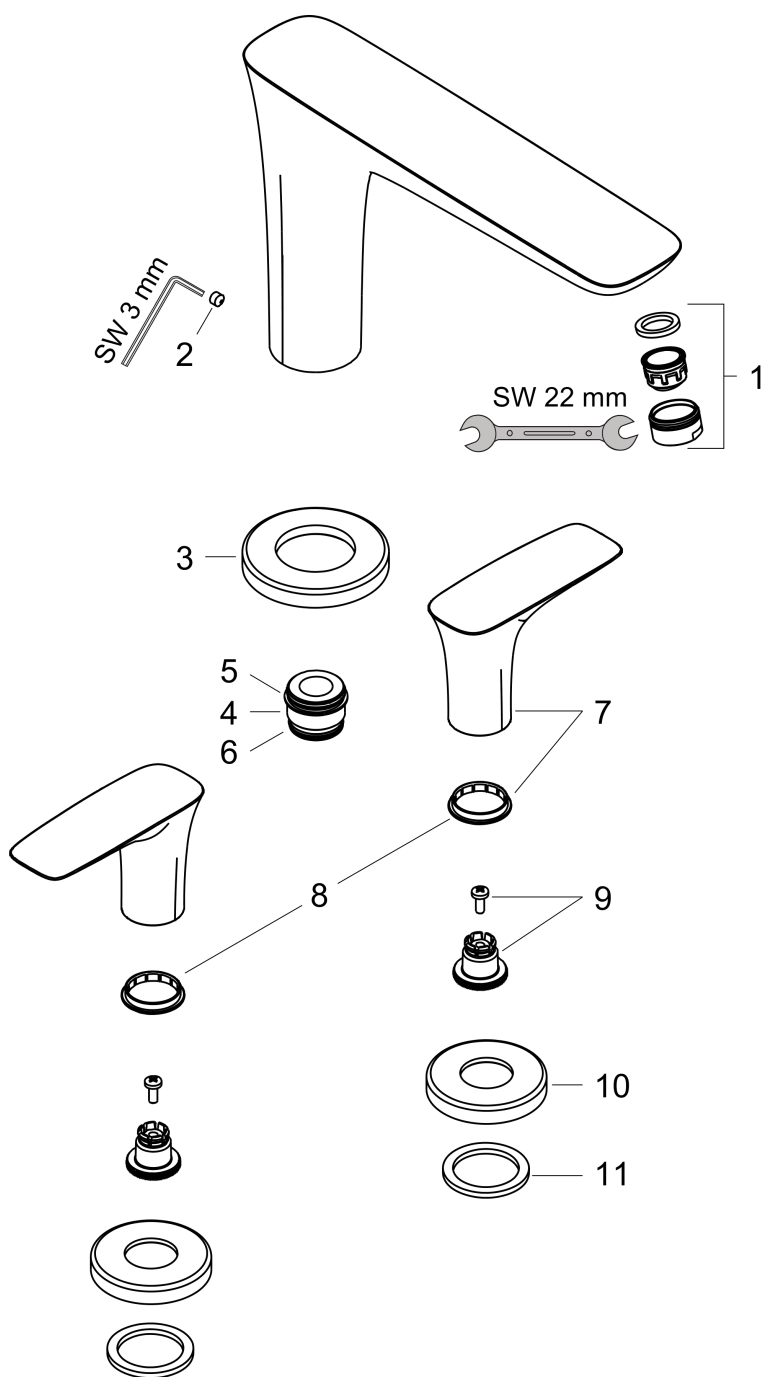

PuraVida

3-hole rim mounted bath mixer

Surfaces: **white/chrome** Article Number: **15448400**

Description

product features

- projection 229 mm
- connection type: basic set
- normal spray
- flow rate: 22 l/min
- ceramic valves hot/ cold 90°
- connection dimension: DN15
- scope of supply: handles, escutcheon, bath filler

Mandatory Accessoires

- Basic set for 3-hole rim mounted bath mixer (#13233XXX)

Product image

Scale drawing

Flowchart

PuraVida

3-hole rim mounted bath mixer

Surfaces: **white/chrome** Article Number: **15448400**

Exploded Drawing

Year of production: 07/11 - 12/15

PuraVida

3-hole rim mounted bath mixer

Surfaces: **white/chrome** Article Number: **15448400**

Spare part list

Year of production: **07/11 - 12/15**

Pos.	Description	Article Number	PC	PU
1	aerator swivelling M24x1 (30 l/min)	95565000	4	1
2	hollow set screw M6x5	98447000	1	1
3	escutcheon Ø 70 mm	97779000	12	1
4	adapter for spout	88512000	5	1
5	O-Ring 23x2,5	98183000	1	1
6	O-ring 21x2,5	98211000	1	1
7	handle	95818400	17	1
8	set of color-rings cold / hot water	95819000	4	1
9	handle fixing set	94184000	2	1
10	escutcheon	31098000	9	1
11	flat seal	98749000	2	1
a	concealed item	13233180	0	1