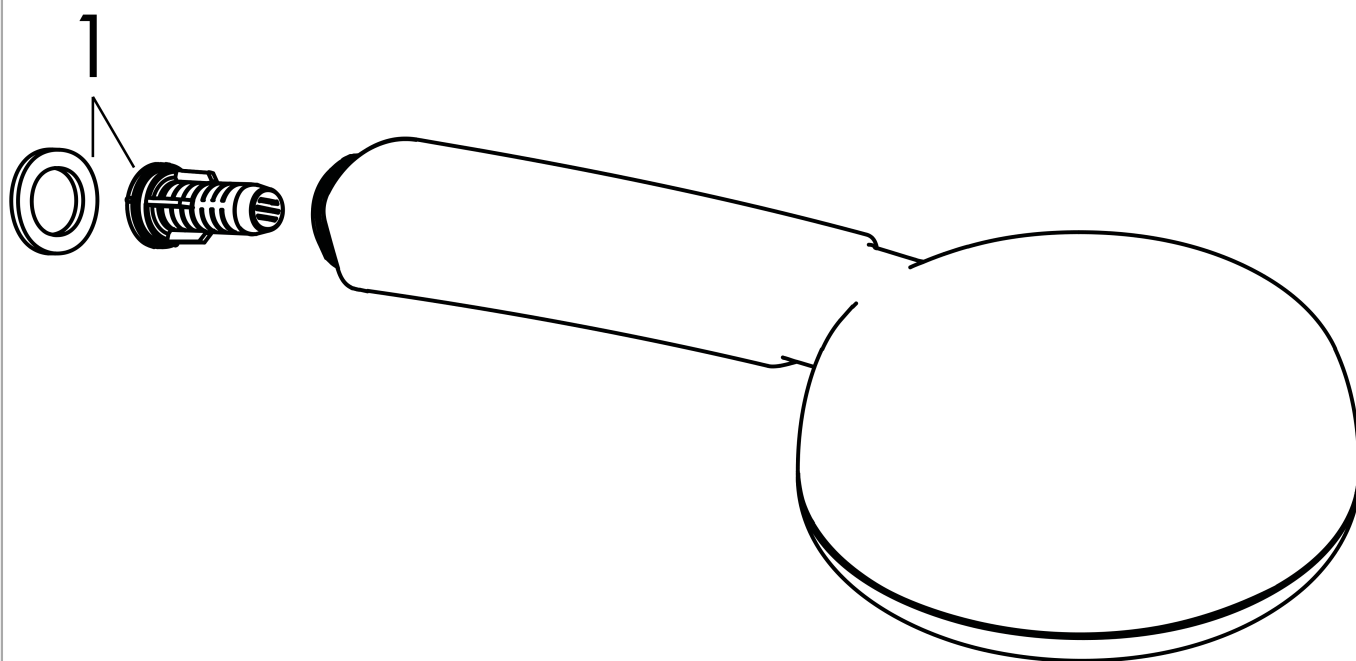

Crometta 100

Crometta 100 1jet hand shower

Surfaces: **white/chrome** Article Number: **26825400**

Description

product features

- shower head size: 100 mm
- spray type: Rain
- maximum flow rate (at 0.3 MPa): 16 l/min
- with internal water conduction
- rinseable dirt filter
- connection thread G 1/2
- connection dimension: DN15
- suitable for continuous flow water heaters

Technology

Product image

Scale drawing

Flowchart

The consumption was measured in combination with the appropriate fittings (thermostat/mixer/in-wall valve) to reflect actual application in practice.

Crometta 100

Crometta 100 1jet hand shower

Surfaces: **white/chrome** Article Number: **26825400**

Exploded Drawing

Year of production: >10/14

Crometta 100**Crometta 100 1jet hand shower**Surfaces: **white/chrome** Article Number: **26825400****Spare part list**