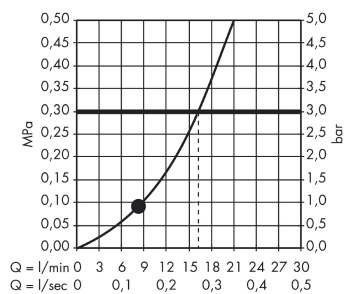

Crometta 100

Crometta 100 1jet hand shower

Surfaces: **white/chrome** Article Number: **26825400**

Description

product features

- shower head size: 100 mm
- spray type: Rain
- maximum flow rate (at 0.3 MPa): 16 l/min
- with internal water conduction
- rinseable dirt filter
- connection thread G 1/2
- connection dimension: DN15
- suitable for continuous flow water heaters

Technology

Product image

Scale drawing

Flowchart

The consumption was measured in combination with the appropriate fittings (thermostat/mixer/in-wall valve) to reflect actual application in practice.

Crometta 100