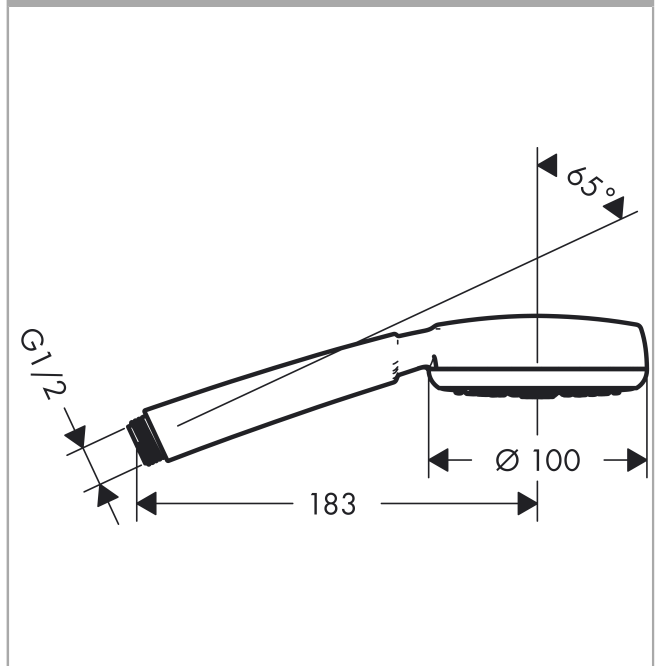

Crometta 100

Crometta 100 1jet hand shower

Surfaces: **white/chrome** Article Number: **26825400**

Description

product features

- shower head size: 100 mm
- spray type: Rain
- maximum flow rate (at 0.3 MPa): 16 l/min
- with internal water conduction
- rinseable dirt filter
- connection thread G 1/2
- connection dimension: DN15
- suitable for continuous flow water heaters

Technology

Product image

Scale drawing

Flowchart

The consumption was measured in combination with the appropriate fittings (thermostat/mixer/in-wall valve) to reflect actual application in practice.

Crometta 100

Crometta 100 1jet hand shower

Surfaces: **white/chrome** Article Number: **26825400**

Exploded Drawing

Year of production: >10/14

Crometta 100**Crometta 100 1jet hand shower**Surfaces: **white/chrome** Article Number: **26825400****Spare part list**

Year of production: >10/14

Pos.	Description	Article Number	PC	PU
1	filter insert	97708000	2	1