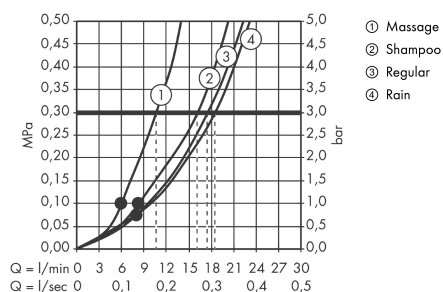

Crometta 100
Crometta 100 Vario hand shower
 Surfaces: **white/chrome** Article Number: **26824400**

Description

product features

- shower head size: 100 mm
- spray type adjustment by turning spray disc
- spray type: Rain, Normal spray, Shampoo spray, Massage spray
- maximum flow rate (at 0.3 MPa): 18 l/min
- with internal water conduction
- rinseable dirt filter
- connection thread G ½
- connection dimension: DN15
- suitable for continuous flow water heaters

Technology

Design awards

Product image

Scale drawing

Flowchart

The consumption was measured in combination with the appropriate fittings (thermostat/mixer/in-wall valve) to reflect actual application in practice.