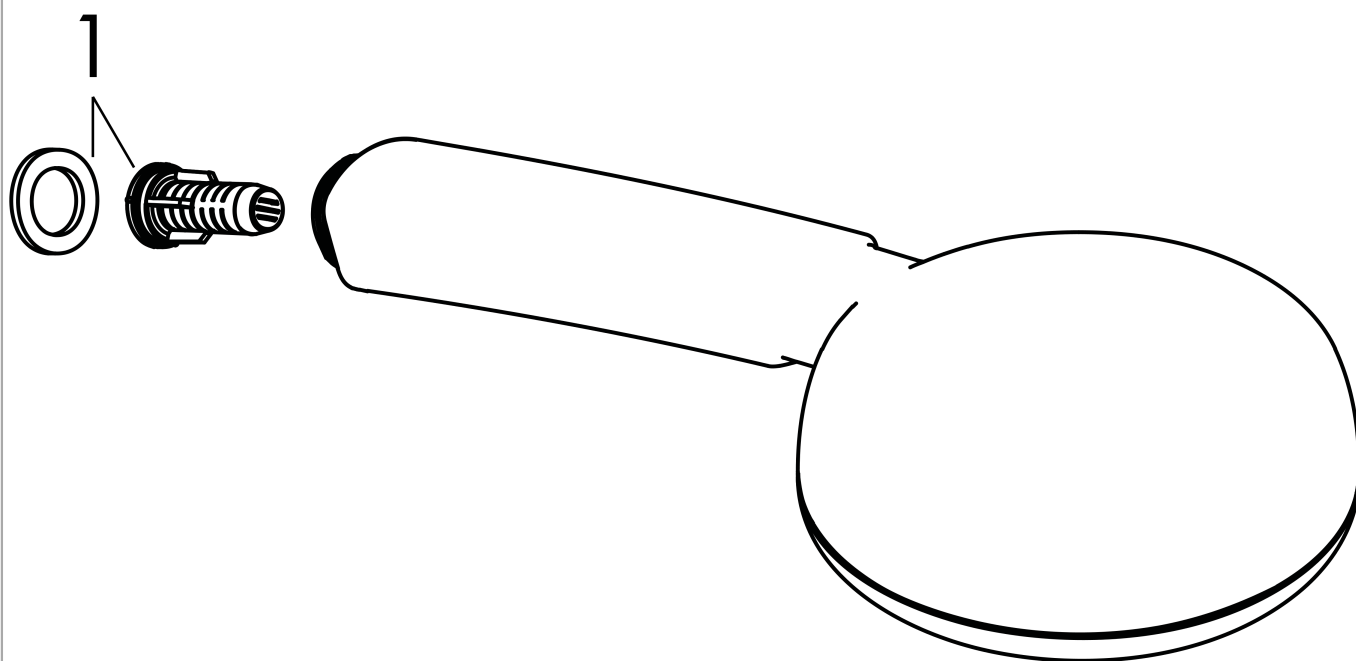

Crometta 100
Crometta 100 Vario hand shower
 Surfaces: **white/chrome** Article Number: **26824400**

Description

product features

- shower head size: 100 mm
- spray type adjustment by turning spray disc
- spray type: Rain, Normal spray, Shampoo spray, Massage spray
- maximum flow rate (at 0.3 MPa): 18 l/min
- with internal water conduction
- rinseable dirt filter
- connection thread G ½
- connection dimension: DN15
- suitable for continuous flow water heaters

Technology

Design awards

Product image

Scale drawing

Flowchart

The consumption was measured in combination with the appropriate fittings (thermostat/mixer/in-wall valve) to reflect actual application in practice.

Crometta 100

Crometta 100 Vario hand shower

Surfaces: **white/chrome** Article Number: **26824400**

Exploded Drawing

Year of production: >10/14

Crometta 100**Crometta 100 Vario hand shower**Surfaces: **white/chrome** Article Number: **26824400****Spare part list**