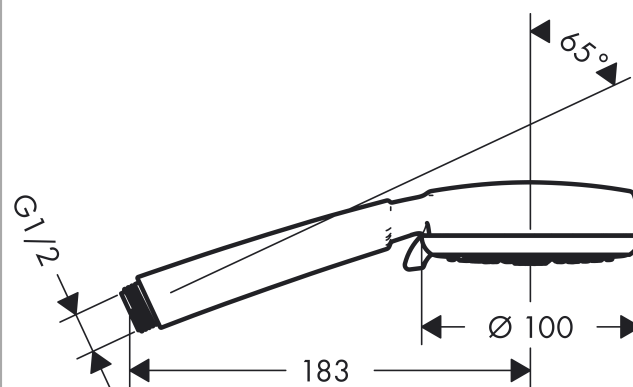

Crometta 100
Crometta 100 Vario hand shower
 Surfaces: **white/chrome** Article Number: **26824400**

Description

product features

- shower head size: 100 mm
- spray type adjustment by turning spray disc
- spray type: Rain, Normal spray, Shampoo spray, Massage spray
- maximum flow rate (at 0.3 MPa): 18 l/min
- with internal water conduction
- rinseable dirt filter
- connection thread G ½
- connection dimension: DN15
- suitable for continuous flow water heaters

Technology

Design awards

Product image

Scale drawing

Flowchart

The consumption was measured in combination with the appropriate fittings (thermostat/mixer/in-wall valve) to reflect actual application in practice.

Crometta 100

Crometta 100 Vario hand shower

Surfaces: **white/chrome** Article Number: **26824400**

Exploded Drawing

Year of production: >10/14

Crometta 100**Crometta 100 Vario hand shower**Surfaces: **white/chrome** Article Number: **26824400****Spare part list**