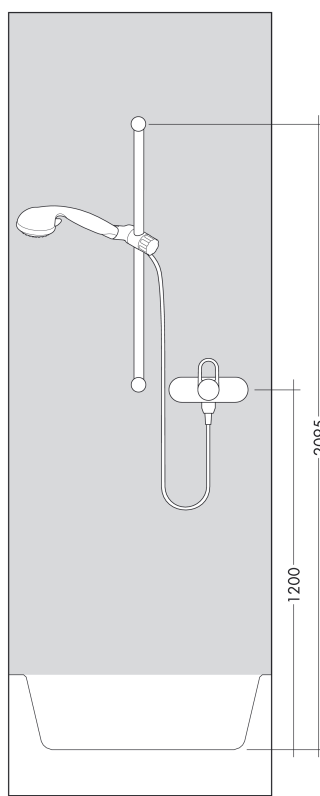

Crometta 100

Crometta 100 Vario shower set 0.90 m

Surfaces: **white/chrome** Article Number: **26657400**

Description

product features

- spray type: Rain, Normal spray, Shampoo spray, Massage spray
- spray type adjustment by turning spray disc
- shower head size: 100 mm
- without pivot joints
- 90° position adjustable slider, pivots left and right, up and down
- maximum flow rate (at 0.3 MPa): 18 l/min
- wall bar spacer (grey)
- chrome-plated wall supports of plastic

consists of

- Crometta 100 Vario hand shower (#26824XXX)
- Metaflex shower hose 1.60 m (#28266XXX)
- Unica'Croma wall bar 0.90 m (#26504XXX)

Optional Accessoires

- Wall bar spacer (#97450XXX)

Technology

Product image

Scale drawing

Crometta 100

Crometta 100 Vario shower set 0.90 m

Surfaces: **white/chrome** Article Number: **26657400**

Installation examples

Crometta 100

Crometta 100 Vario shower set 0.90 m

Surfaces: white/chrome Article Number: 26657400

Exploded Drawing

Year of production: >10/14

Crometta 100
Crometta 100 Vario shower set 0.90 m
 Surfaces: **white/chrome** Article Number: **26657400**

Spare part list

Year of production: >10/14

Pos.	Description	Article Number	PC	PU
1	cover	95217000	4	1
2	tile-matching-disk	97450000	0	1
3	wall support	95218000	3	1
4	mounting set	96179000	4	1
5	support, assy	92366000	11	1
6	-	26824400	0	1
7	filter insert	97708000	2	1
8	shower hose Metaflex'C 1,60 m	28266000	0	1
9	seal	98058000	1	1