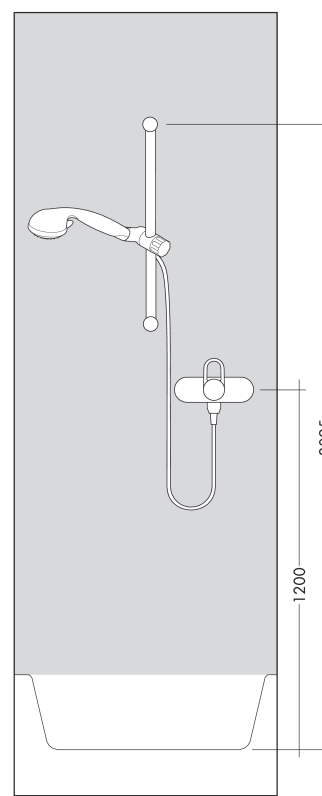

Crometta 100

Crometta 100 Vario shower set 0.90 m

Surfaces: **white/chrome** Article Number: **26657400**

Description

product features

- spray type: Rain, Normal spray, Shampoo spray, Massage spray
- spray type adjustment by turning spray disc
- shower head size: 100 mm
- without pivot joints
- 90° position adjustable slider, pivots left and right, up and down
- maximum flow rate (at 0.3 MPa): 18 l/min
- wall bar spacer (grey)
- chrome-plated wall supports of plastic

consists of

- Crometta 100 Vario hand shower (#26824XXX)
- Metaflex shower hose 1.60 m (#28266XXX)
- Unica'Croma wall bar 0.90 m (#26504XXX)

Optional Accessoires

- Wall bar spacer (#97450XXX)

Technology

Product image

Scale drawing

Crometta 100

Crometta 100 Vario shower set 0.90 m

Surfaces: **white/chrome** Article Number: **26657400**

Installation examples

Crometta 100

Crometta 100 Vario shower set 0.90 m

Surfaces: white/chrome Article Number: 26657400

Exploded Drawing

Year of production: >10/14

Crometta 100
Crometta 100 Vario shower set 0.90 m
 Surfaces: **white/chrome** Article Number: **26657400**

Spare part list

Year of production: >10/14

Pos.	Description	Article Number	PC	PU
1	cover	95217000	4	1
2	tile-matching-disk	97450000	0	1
3	wall support	95218000	3	1
4	mounting set	96179000	4	1
5	support, assy	92366000	11	1
6	-	26824400	0	1
7	filter insert	97708000	2	1
8	shower hose Metaflex'C 1,60 m	28266000	0	1
9	seal	98058000	1	1