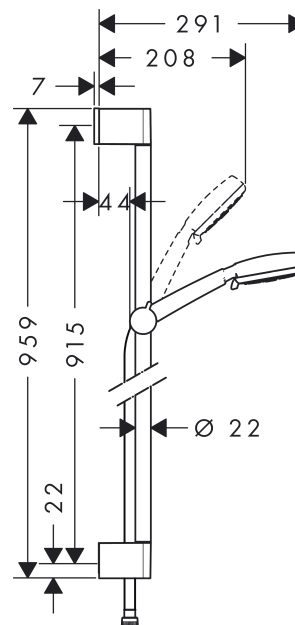

Crometta 100

Crometta 100 Vario shower set 0.90 m

Surfaces: **white/chrome** Article Number: **26657400**

Description

product features

- spray type: Rain, Normal spray, Shampoo spray, Massage spray
- spray type adjustment by turning spray disc
- shower head size: 100 mm
- without pivot joints
- 90° position adjustable slider, pivots left and right, up and down
- maximum flow rate (at 0.3 MPa): 18 l/min
- wall bar spacer (grey)
- chrome-plated wall supports of plastic

consists of

- Crometta 100 Vario hand shower (#26824XXX)
- Metaflex shower hose 1.60 m (#28266XXX)
- Unica'Croma wall bar 0.90 m (#26504XXX)

Optional Accessoires

- Wall bar spacer (#97450XXX)

Technology

Product image

Scale drawing

Crometta 100

Crometta 100 Vario shower set 0.90 m

Surfaces: **white/chrome** Article Number: **26657400**

Installation examples

Crometta 100

Crometta 100 Vario shower set 0.90 m

Surfaces: white/chrome Article Number: 26657400

Exploded Drawing

Year of production: >10/14

Crometta 100
Crometta 100 Vario shower set 0.90 m
 Surfaces: **white/chrome** Article Number: **26657400**

Spare part list

Year of production: >10/14

Pos.	Description	Article Number	PC	PU
1	cover	95217000	4	1
2	tile-matching-disk	97450000	0	1
3	wall support	95218000	3	1
4	mounting set	96179000	4	1
5	support, assy	92366000	11	1
6	-	26824400	0	1
7	filter insert	97708000	2	1
8	shower hose Metaflex'C 1,60 m	28266000	0	1
9	seal	98058000	1	1