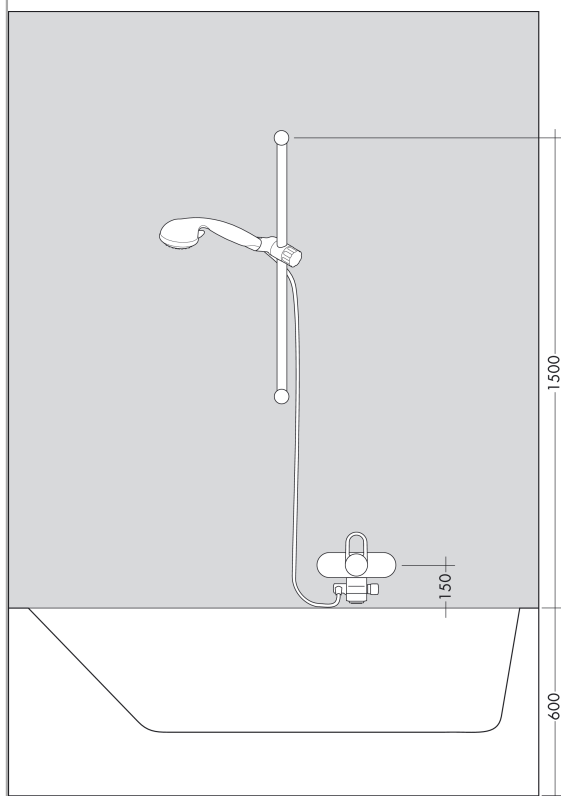

Crometta 100

Crometta 100 Vario shower set 0.90 m

Surfaces: **white/chrome** Article Number: **26657400**

Description

product features

- spray type: Rain, Normal spray, Shampoo spray, Massage spray
- spray type adjustment by turning spray disc
- shower head size: 100 mm
- without pivot joints
- 90° position adjustable slider, pivots left and right, up and down
- maximum flow rate (at 0.3 MPa): 18 l/min
- wall bar spacer (grey)
- chrome-plated wall supports of plastic

consists of

- Crometta 100 Vario hand shower (#26824XXX)
- Metaflex shower hose 1.60 m (#28266XXX)
- Unica'Croma wall bar 0.90 m (#26504XXX)

Optional Accessoires

- Wall bar spacer (#97450XXX)

Technology

Product image

Scale drawing

Crometta 100

Crometta 100 Vario shower set 0.90 m

Surfaces: **white/chrome** Article Number: **26657400**

Installation examples

Crometta 100

Crometta 100 Vario shower set 0.90 m

Surfaces: white/chrome Article Number: 26657400

Exploded Drawing

Year of production: >10/14

Crometta 100
Crometta 100 Vario shower set 0.90 m
 Surfaces: **white/chrome** Article Number: **26657400**

Spare part list

Year of production: >10/14

Pos.	Description	Article Number	PC	PU
1	cover	95217000	4	1
2	tile-matching-disk	97450000	0	1
3	wall support	95218000	3	1
4	mounting set	96179000	4	1
5	support, assy	92366000	11	1
6	-	26824400	0	1
7	filter insert	97708000	2	1
8	shower hose Metaflex'C 1,60 m	28266000	0	1
9	seal	98058000	1	1