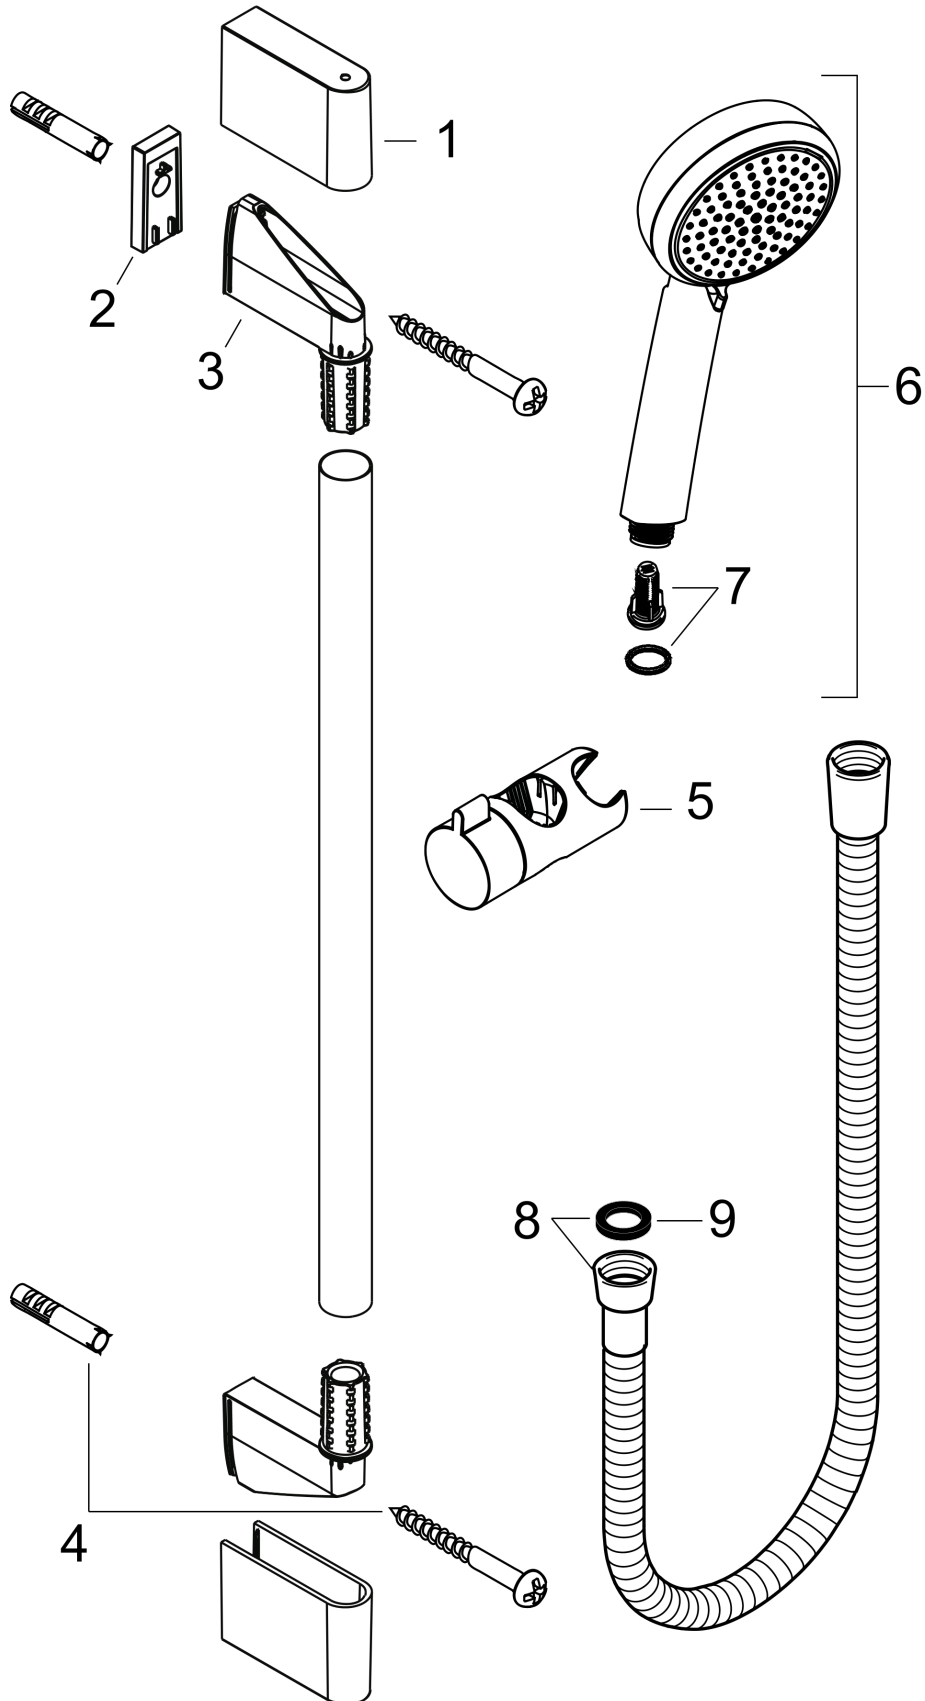

Crometta 100

Crometta 100 Vario shower set 0.90 m

Surfaces: **white/chrome** Article Number: **26657400**

Description

product features

- spray type: Rain, Normal spray, Shampoo spray, Massage spray
- spray type adjustment by turning spray disc
- shower head size: 100 mm
- without pivot joints
- 90° position adjustable slider, pivots left and right, up and down
- maximum flow rate (at 0.3 MPa): 18 l/min
- wall bar spacer (grey)
- chrome-plated wall supports of plastic

consists of

- Crometta 100 Vario hand shower (#26824XXX)
- Metaflex shower hose 1.60 m (#28266XXX)
- Unica'Croma wall bar 0.90 m (#26504XXX)

Optional Accessoires

- Wall bar spacer (#97450XXX)

Technology

Product image

Scale drawing

Crometta 100

Crometta 100 Vario shower set 0.90 m

Surfaces: **white/chrome** Article Number: **26657400**

Installation examples

Crometta 100

Crometta 100 Vario shower set 0.90 m

Surfaces: white/chrome Article Number: 26657400

Exploded Drawing

Year of production: >10/14

Crometta 100
Crometta 100 Vario shower set 0.90 m
 Surfaces: **white/chrome** Article Number: **26657400**

Spare part list

Year of production: >10/14

Pos.	Description	Article Number	PC	PU
1	cover	95217000	4	1
2	tile-matching-disk	97450000	0	1
3	wall support	95218000	3	1
4	mounting set	96179000	4	1
5	support, assy	92366000	11	1
6	-	26824400	0	1
7	filter insert	97708000	2	1
8	shower hose Metaflex'C 1,60 m	28266000	0	1
9	seal	98058000	1	1