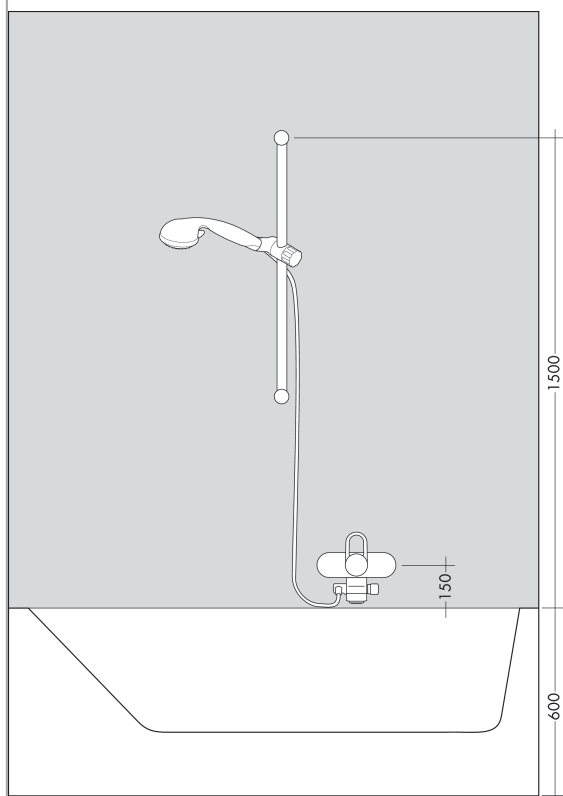

Crometta 100
Crometta 100 Multi Shower Set 0.90m
Surfaces: **white/chrome** Article Number: **26656400**

Installation examples