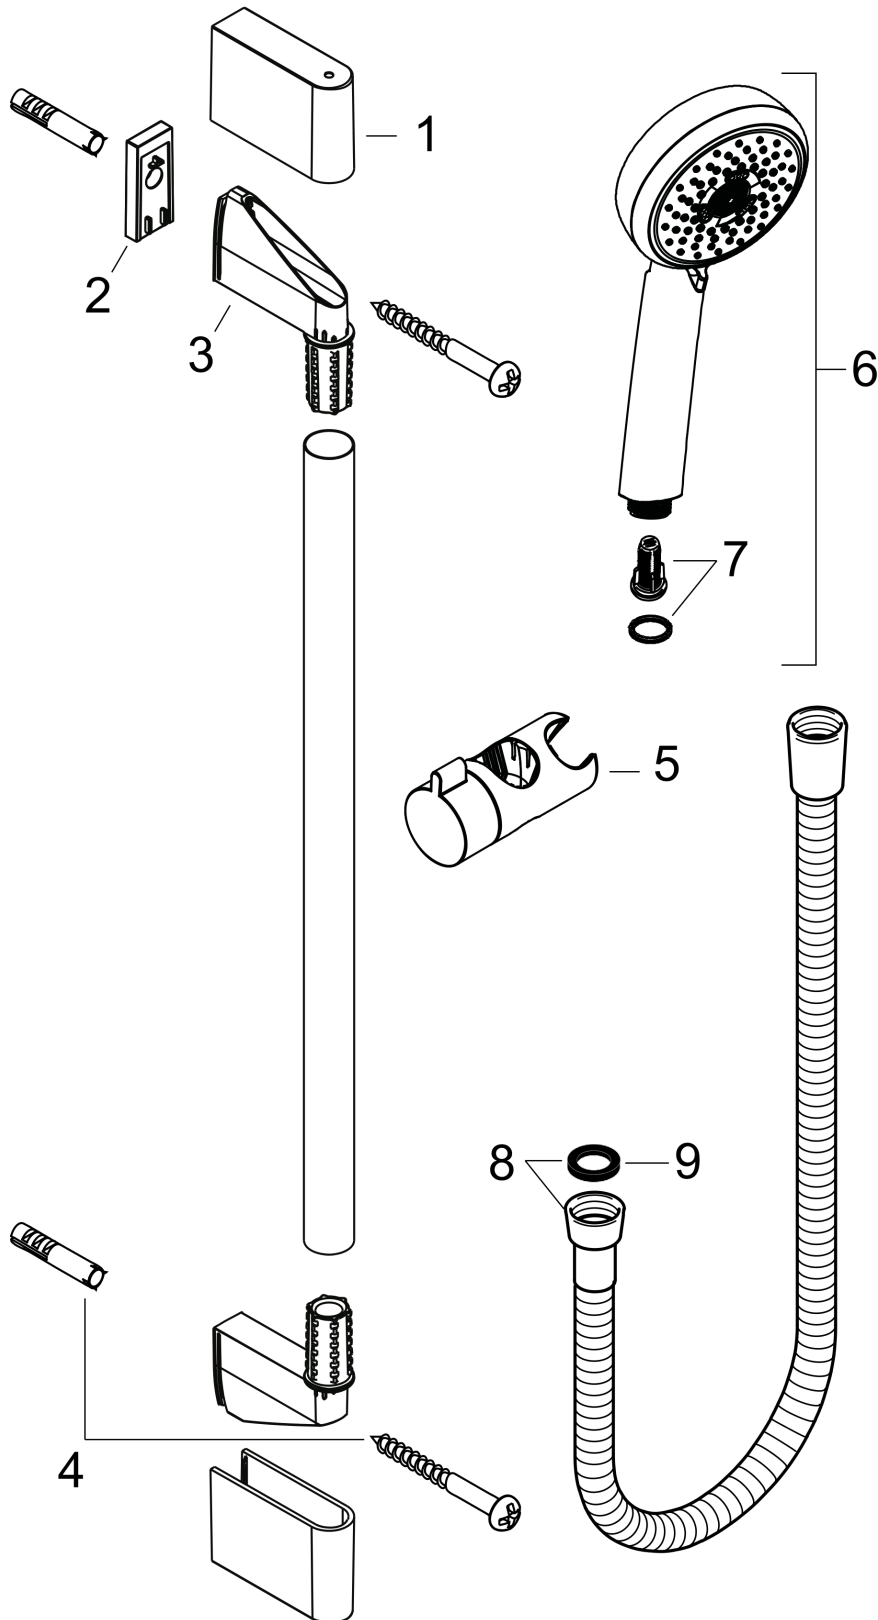

### product features

- spray type: Rain, TurboRain, Massage spray
- spray type adjustment by turning spray disc
- shower head size: 100 mm
- without pivot joints
- 90° position adjustable slider, pivots left and right, up and down
- maximum flow rate (at 0.3 MPa): 19 l/min
- wall bar spacer (grey)
- chrome-plated wall supports of plastic

## Crometta 100

Crometta 100 Multi Shower Set 0.90m

Surfaces: white/chrome Article Number: 26656400

### Exploded Drawing

Year of production: >10/14

**Crometta 100**  
**Crometta 100 Multi Shower Set 0.90m**  
 Surfaces: **white/chrome** Article Number: **26656400**

## Spare part list

Year of production: >10/14

Pos.	Description	Article Number	PC	PU
1	tile-matching-disk	97450000	0	1
2	cover	95217000	4	1
3	mounting set	96179000	4	1
4	wall support	95218000	3	1
5	support, assy	92366000	11	1
6	-	26823400	0	1
7	filter insert	97708000	2	1
8	shower hose Metaflex'C 1,60 m	28266000	0	1
9	seal	98058000	1	1