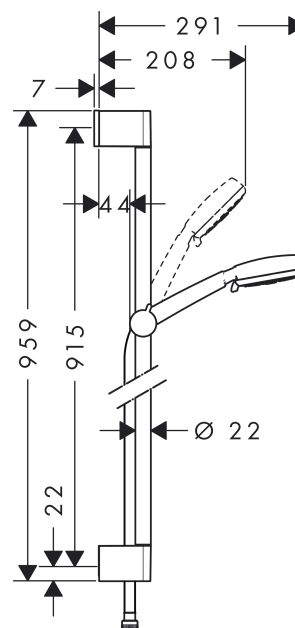

### product features

- spray type: Rain, TurboRain, Massage spray
- spray type adjustment by turning spray disc
- shower head size: 100 mm
- without pivot joints
- 90° position adjustable slider, pivots left and right, up and down
- maximum flow rate (at 0.3 MPa): 19 l/min
- wall bar spacer (grey)
- chrome-plated wall supports of plastic

### Optional Accessoires

- Wall bar spacer (#97450XXX)

## Scale drawing

**Crometta 100**  
**Crometta 100 Multi Shower Set 0.90m**  
Surfaces: **white/chrome** Article Number: **26656400**

### Exploded Drawing

Year of production: >10/14

**Crometta 100**  
**Crometta 100 Multi Shower Set 0.90m**  
 Surfaces: **white/chrome** Article Number: **26656400**