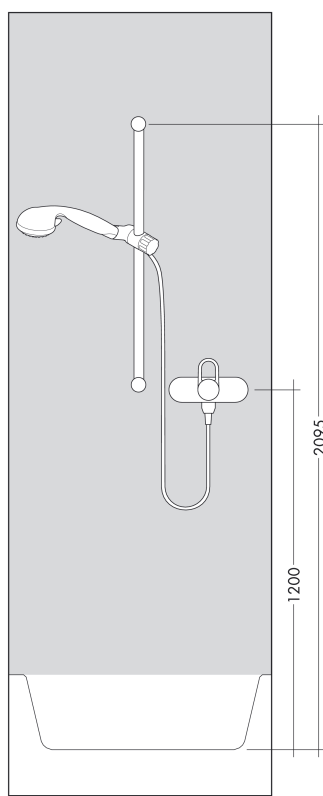

Crometta 100
Crometta 100 Multi Shower Set 0.90m
Surfaces: **white/chrome** Article Number: **26656400**

Installation examples