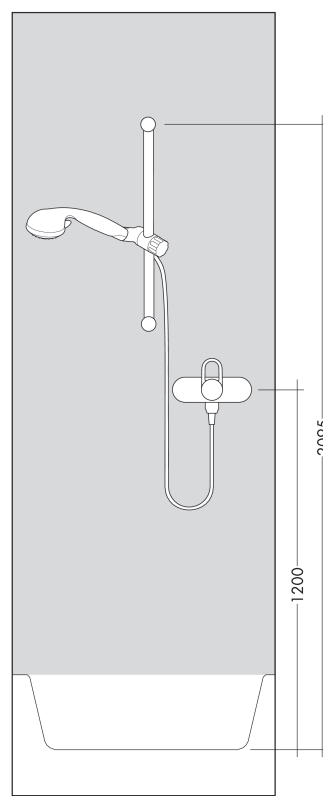

Crometta 100
Crometta 100 Multi Shower Set 0.90m
Surfaces: **white/chrome** Article Number: **26656400**

Installation examples