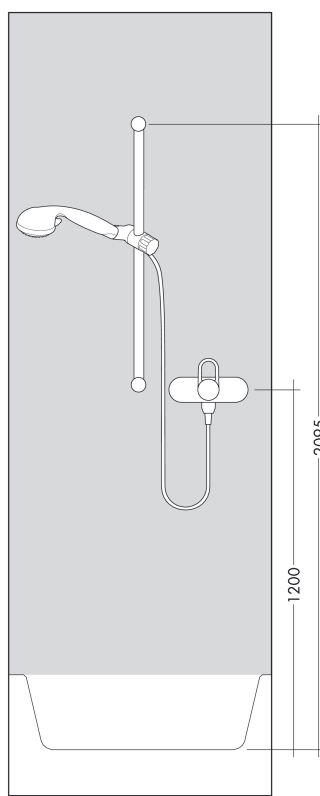

Crometta 100

Crometta 100 Vario shower set 0.65 m

Surfaces: **white/chrome** Article Number: **26651400**

Description

product features

- spray type: Rain, Normal spray, Shampoo spray, Massage spray
- spray type adjustment by turning spray disc
- shower head size: 100 mm
- without pivot joints
- 90° position adjustable slider, pivots left and right, up and down
- maximum flow rate (at 0.3 MPa): 18 l/min
- wall bar spacer (grey)
- chrome-plated wall supports of plastic

consists of

- Crometta 100 Vario hand shower (#26824XXX)
- Metaflex shower hose 1.60 m (#28266XXX)
- Unica'Croma wall bar 0.65 m (#26503XXX)

Optional Accessoires

- Wall bar spacer (#97450XXX)

Technology

Product image

Scale drawing

Crometta 100

Crometta 100 Vario shower set 0.65 m

Surfaces: **white/chrome** Article Number: **26651400**

Installation examples

Crometta 100

Crometta 100 Vario shower set 0.65 m

Surfaces: white/chrome Article Number: 26651400

Exploded Drawing

Year of production: >10/14

Crometta 100
Crometta 100 Vario shower set 0.65 m
 Surfaces: **white/chrome** Article Number: **26651400**

Spare part list

Year of production: >10/14

Pos.	Description	Article Number	PC	PU
1	cover	95217000	4	1
2	tile-matching-disk	97450000	0	1
3	wall support	95218000	3	1
4	mounting set	96179000	4	1
5	support, assy	92366000	11	1
6	-	26824400	0	1
7	filter insert	97708000	2	1
8	shower hose Metaflex'C 1,60 m	28266000	0	1
9	seal	98058000	1	1