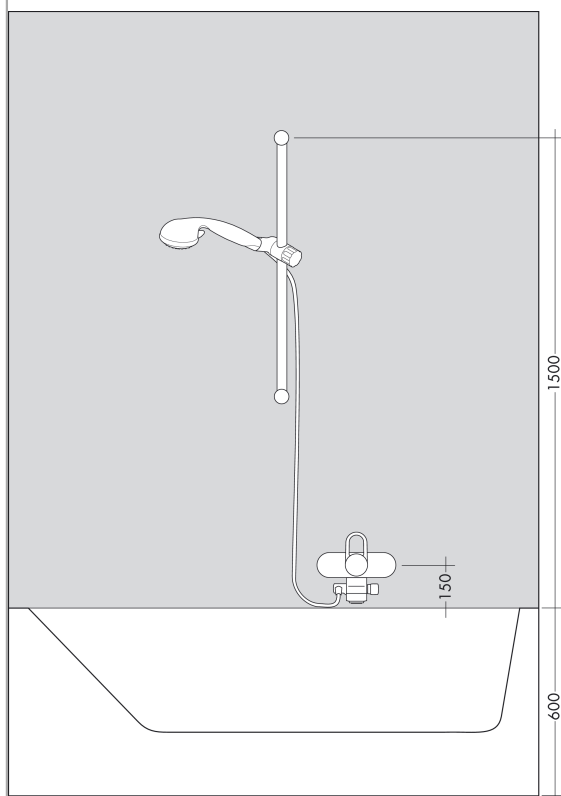

Crometta 100

Crometta 100 Vario shower set 0.65 m

Surfaces: **white/chrome** Article Number: **26651400**

Description

product features

- spray type: Rain, Normal spray, Shampoo spray, Massage spray
- spray type adjustment by turning spray disc
- shower head size: 100 mm
- without pivot joints
- 90° position adjustable slider, pivots left and right, up and down
- maximum flow rate (at 0.3 MPa): 18 l/min
- wall bar spacer (grey)
- chrome-plated wall supports of plastic

consists of

- Crometta 100 Vario hand shower (#26824XXX)
- Metaflex shower hose 1.60 m (#28266XXX)
- Unica'Croma wall bar 0.65 m (#26503XXX)

Optional Accessoires

- Wall bar spacer (#97450XXX)

Technology

Product image

Scale drawing

Crometta 100

Crometta 100 Vario shower set 0.65 m

Surfaces: **white/chrome** Article Number: **26651400**

Installation examples

Crometta 100

Crometta 100 Vario shower set 0.65 m

Surfaces: white/chrome Article Number: 26651400

Exploded Drawing

Year of production: >10/14

Crometta 100
Crometta 100 Vario shower set 0.65 m
 Surfaces: **white/chrome** Article Number: **26651400**

Spare part list

Year of production: >10/14

Pos.	Description	Article Number	PC	PU
1	cover	95217000	4	1
2	tile-matching-disk	97450000	0	1
3	wall support	95218000	3	1
4	mounting set	96179000	4	1
5	support, assy	92366000	11	1
6	-	26824400	0	1
7	filter insert	97708000	2	1
8	shower hose Metaflex'C 1,60 m	28266000	0	1
9	seal	98058000	1	1