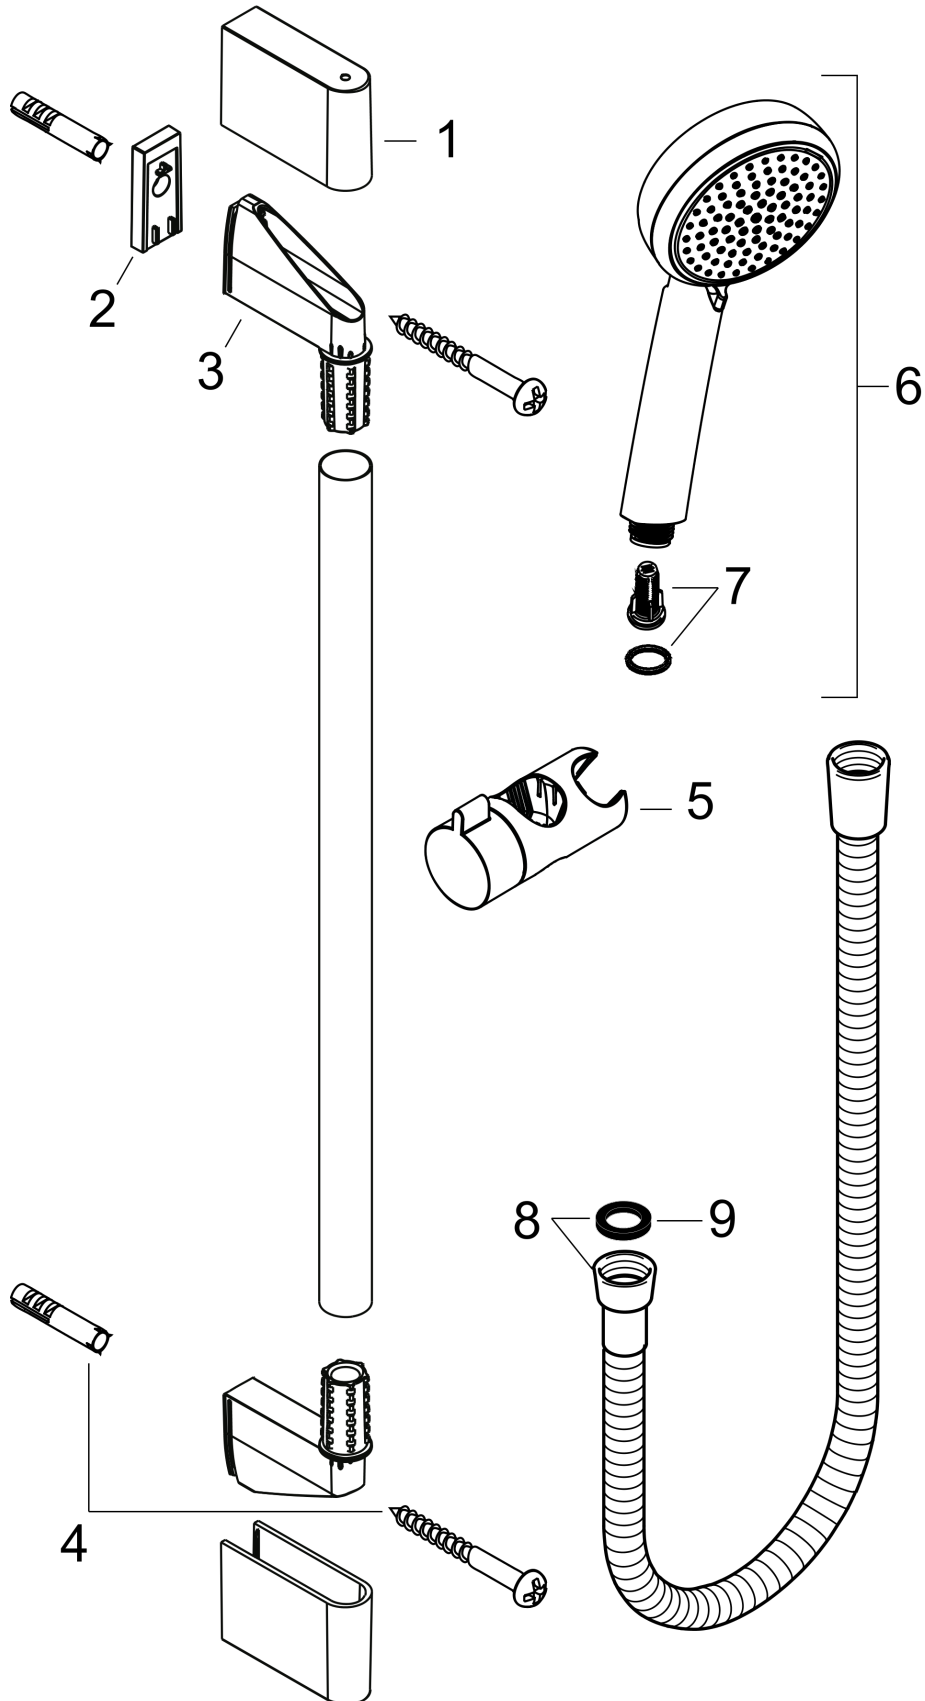

Crometta 100

Crometta 100 Vario shower set 0.65 m

Surfaces: **white/chrome** Article Number: **26651400**

Description

product features

- spray type: Rain, Normal spray, Shampoo spray, Massage spray
- spray type adjustment by turning spray disc
- shower head size: 100 mm
- without pivot joints
- 90° position adjustable slider, pivots left and right, up and down
- maximum flow rate (at 0.3 MPa): 18 l/min
- wall bar spacer (grey)
- chrome-plated wall supports of plastic

consists of

- Crometta 100 Vario hand shower (#26824XXX)
- Metaflex shower hose 1.60 m (#28266XXX)
- Unica'Croma wall bar 0.65 m (#26503XXX)

Optional Accessoires

- Wall bar spacer (#97450XXX)

Technology

Product image

Scale drawing

Crometta 100

Crometta 100 Vario shower set 0.65 m

Surfaces: **white/chrome** Article Number: **26651400**

Installation examples

Crometta 100

Crometta 100 Vario shower set 0.65 m

Surfaces: white/chrome Article Number: 26651400

Exploded Drawing

Year of production: >10/14

Crometta 100
Crometta 100 Vario shower set 0.65 m
 Surfaces: **white/chrome** Article Number: **26651400**

Spare part list

Year of production: >10/14

Pos.	Description	Article Number	PC	PU
1	cover	95217000	4	1
2	tile-matching-disk	97450000	0	1
3	wall support	95218000	3	1
4	mounting set	96179000	4	1
5	support, assy	92366000	11	1
6	-	26824400	0	1
7	filter insert	97708000	2	1
8	shower hose Metaflex'C 1,60 m	28266000	0	1
9	seal	98058000	1	1