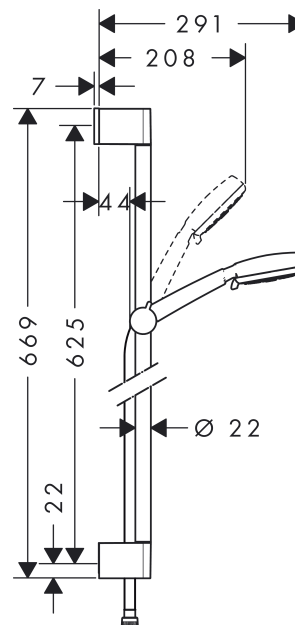

Crometta 100

Crometta 100 Vario shower set 0.65 m

Surfaces: **white/chrome** Article Number: **26651400**

Description

product features

- spray type: Rain, Normal spray, Shampoo spray, Massage spray
- spray type adjustment by turning spray disc
- shower head size: 100 mm
- without pivot joints
- 90° position adjustable slider, pivots left and right, up and down
- maximum flow rate (at 0.3 MPa): 18 l/min
- wall bar spacer (grey)
- chrome-plated wall supports of plastic

consists of

- Crometta 100 Vario hand shower (#26824XXX)
- Metaflex shower hose 1.60 m (#28266XXX)
- Unica'Croma wall bar 0.65 m (#26503XXX)

Optional Accessoires

- Wall bar spacer (#97450XXX)

Technology

Product image

Scale drawing

Crometta 100

Crometta 100 Vario shower set 0.65 m

Surfaces: **white/chrome** Article Number: **26651400**

Installation examples

Crometta 100

Crometta 100 Vario shower set 0.65 m

Surfaces: white/chrome Article Number: 26651400

Exploded Drawing

Year of production: >10/14

Crometta 100
Crometta 100 Vario shower set 0.65 m
 Surfaces: **white/chrome** Article Number: **26651400**

Spare part list

Year of production: >10/14

Pos.	Description	Article Number	PC	PU
1	cover	95217000	4	1
2	tile-matching-disk	97450000	0	1
3	wall support	95218000	3	1
4	mounting set	96179000	4	1
5	support, assy	92366000	11	1
6	-	26824400	0	1
7	filter insert	97708000	2	1
8	shower hose Metaflex'C 1,60 m	28266000	0	1
9	seal	98058000	1	1