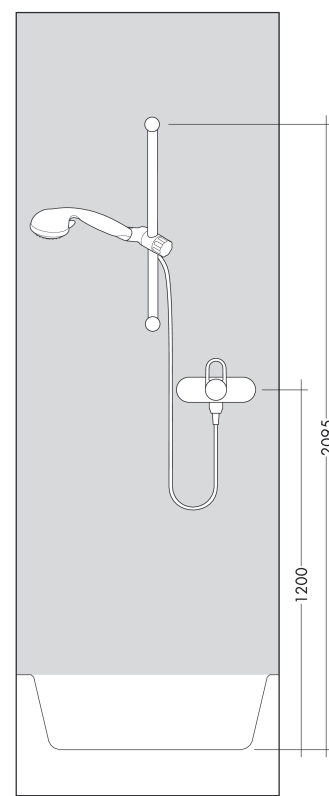

Crometta 100

Crometta 100 Vario shower set 0.65 m

Surfaces: **white/chrome** Article Number: **26651400**

Description

product features

- spray type: Rain, Normal spray, Shampoo spray, Massage spray
- spray type adjustment by turning spray disc
- shower head size: 100 mm
- without pivot joints
- 90° position adjustable slider, pivots left and right, up and down
- maximum flow rate (at 0.3 MPa): 18 l/min
- wall bar spacer (grey)
- chrome-plated wall supports of plastic

consists of

- Crometta 100 Vario hand shower (#26824XXX)
- Metaflex shower hose 1.60 m (#28266XXX)
- Unica'Croma wall bar 0.65 m (#26503XXX)

Optional Accessoires

- Wall bar spacer (#97450XXX)

Technology

Product image

Scale drawing

Crometta 100

Crometta 100 Vario shower set 0.65 m

Surfaces: **white/chrome** Article Number: **26651400**

Installation examples

Crometta 100

Crometta 100 Vario shower set 0.65 m

Surfaces: white/chrome Article Number: 26651400

Exploded Drawing

Year of production: >10/14

Crometta 100
Crometta 100 Vario shower set 0.65 m
 Surfaces: **white/chrome** Article Number: **26651400**

Spare part list

Year of production: >10/14

Pos.	Description	Article Number	PC	PU
1	cover	95217000	4	1
2	tile-matching-disk	97450000	0	1
3	wall support	95218000	3	1
4	mounting set	96179000	4	1
5	support, assy	92366000	11	1
6	-	26824400	0	1
7	filter insert	97708000	2	1
8	shower hose Metaflex'C 1,60 m	28266000	0	1
9	seal	98058000	1	1