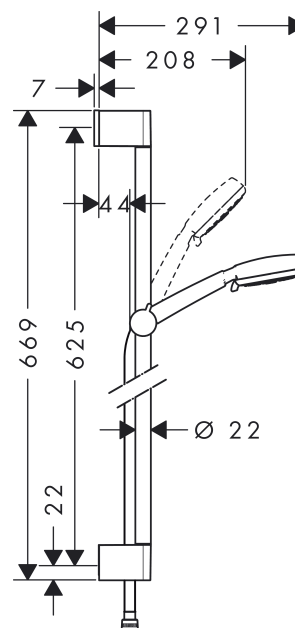

Crometta 100

Crometta 100 Multi shower set 0.65m

Surfaces: **white/chrome** Article Number: **26650400**

Description

product features

- spray type: Rain, TurboRain, Massage spray
- spray type adjustment by turning spray disc
- without pivot joints
- 90° position adjustable slider, pivots left and right, up and down
- maximum flow rate (at 0.3 MPa): 19 l/min
- wall bar spacer (grey)
- chrome-plated wall supports of plastic

consists of

- Crometta 100 Multi hand shower (#26823XXX)
- Metaflex shower hose 1.60 m (#28266XXX)
- Unica'Croma wall bar 0.65 m (#26503XXX)

Optional Accessoires

- Wall bar spacer (#97450XXX)

Technology

Product image

Scale drawing

Crometta 100

Crometta 100 Multi shower set 0.65m

Surfaces: **white/chrome** Article Number: **26650400**

Installation examples

Crometta 100

Crometta 100 Multi shower set 0.65m

Surfaces: white/chrome Article Number: 26650400

Exploded Drawing

Year of production: >10/14

Crometta 100
Crometta 100 Multi shower set 0.65m
 Surfaces: **white/chrome** Article Number: **26650400**

Spare part list

Year of production: >10/14

Pos.	Description	Article Number	PC	PU
1	cover	95217000	4	1
2	tile-matching-disk	97450000	0	1
3	wall support	95218000	3	1
4	mounting set	96179000	4	1
5	support, assy	92366000	11	1
6	-	26823400	0	1
7	filter insert	97708000	2	1
8	shower hose Metaflex'C 1,60 m	28266000	0	1
9	seal	98058000	1	1