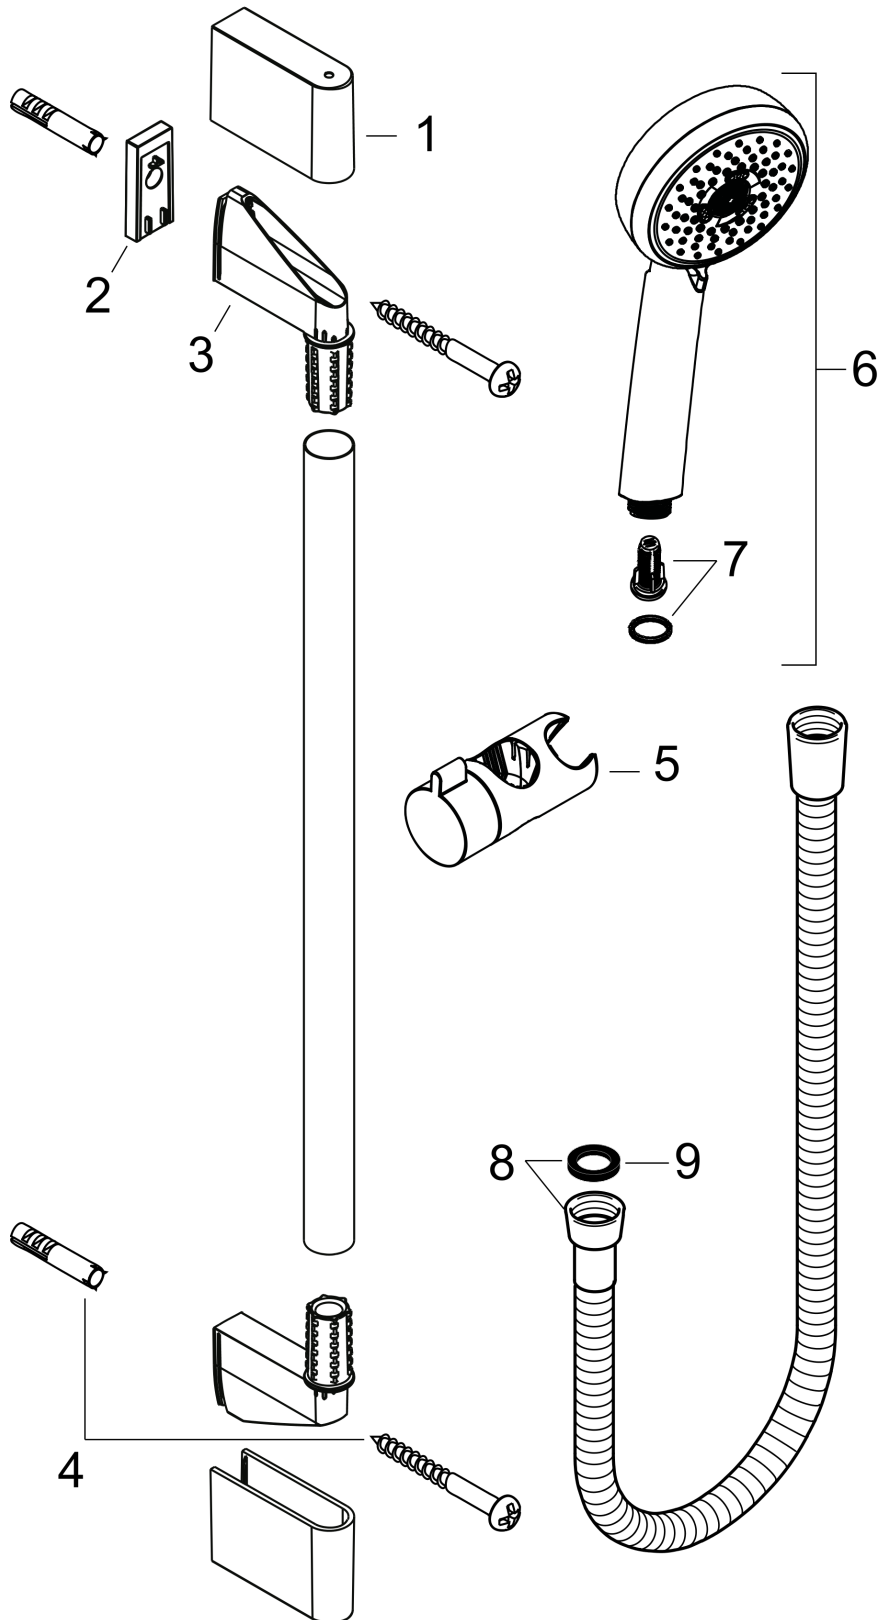

Crometta 100

Crometta 100 Multi shower set 0.65m

Surfaces: **white/chrome** Article Number: **26650400**

Description

product features

- spray type: Rain, TurboRain, Massage spray
- spray type adjustment by turning spray disc
- without pivot joints
- 90° position adjustable slider, pivots left and right, up and down
- maximum flow rate (at 0.3 MPa): 19 l/min
- wall bar spacer (grey)
- chrome-plated wall supports of plastic

consists of

- Crometta 100 Multi hand shower (#26823XXX)
- Metaflex shower hose 1.60 m (#28266XXX)
- Unica'Croma wall bar 0.65 m (#26503XXX)

Optional Accessoires

- Wall bar spacer (#97450XXX)

Technology

Product image

Scale drawing

Crometta 100

Crometta 100 Multi shower set 0.65m

Surfaces: **white/chrome** Article Number: **26650400**

Installation examples

Crometta 100

Crometta 100 Multi shower set 0.65m

Surfaces: white/chrome Article Number: 26650400

Exploded Drawing

Year of production: >10/14

Crometta 100
Crometta 100 Multi shower set 0.65m
 Surfaces: **white/chrome** Article Number: **26650400**

Spare part list

Year of production: >10/14

Pos.	Description	Article Number	PC	PU
1	cover	95217000	4	1
2	tile-matching-disk	97450000	0	1
3	wall support	95218000	3	1
4	mounting set	96179000	4	1
5	support, assy	92366000	11	1
6	-	26823400	0	1
7	filter insert	97708000	2	1
8	shower hose Metaflex'C 1,60 m	28266000	0	1
9	seal	98058000	1	1