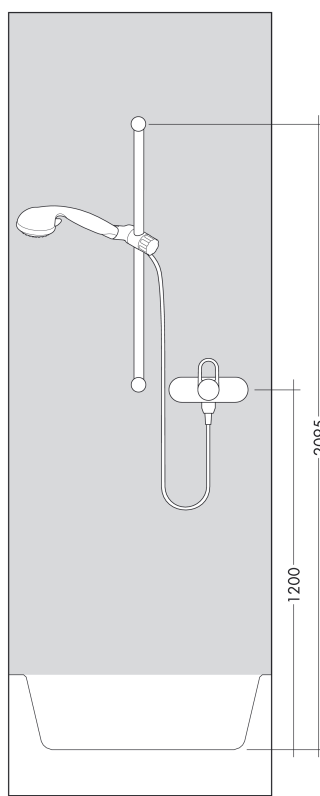

Crometta 100

Crometta 100 Multi shower set 0.65m

Surfaces: **white/chrome** Article Number: **26650400**

Description

product features

- spray type: Rain, TurboRain, Massage spray
- spray type adjustment by turning spray disc
- without pivot joints
- 90° position adjustable slider, pivots left and right, up and down
- maximum flow rate (at 0.3 MPa): 19 l/min
- wall bar spacer (grey)
- chrome-plated wall supports of plastic

consists of

- Crometta 100 Multi hand shower (#26823XXX)
- Metaflex shower hose 1.60 m (#28266XXX)
- Unica'Croma wall bar 0.65 m (#26503XXX)

Optional Accessoires

- Wall bar spacer (#97450XXX)

Technology

Product image

Scale drawing

Crometta 100

Crometta 100 Multi shower set 0.65m

Surfaces: **white/chrome** Article Number: **26650400**

Installation examples

Crometta 100

Crometta 100 Multi shower set 0.65m

Surfaces: white/chrome Article Number: 26650400

Exploded Drawing

Year of production: >10/14

Crometta 100
Crometta 100 Multi shower set 0.65m
 Surfaces: **white/chrome** Article Number: **26650400**

Spare part list

Year of production: >10/14

Pos.	Description	Article Number	PC	PU
1	cover	95217000	4	1
2	tile-matching-disk	97450000	0	1
3	wall support	95218000	3	1
4	mounting set	96179000	4	1
5	support, assy	92366000	11	1
6	-	26823400	0	1
7	filter insert	97708000	2	1
8	shower hose Metaflex'C 1,60 m	28266000	0	1
9	seal	98058000	1	1