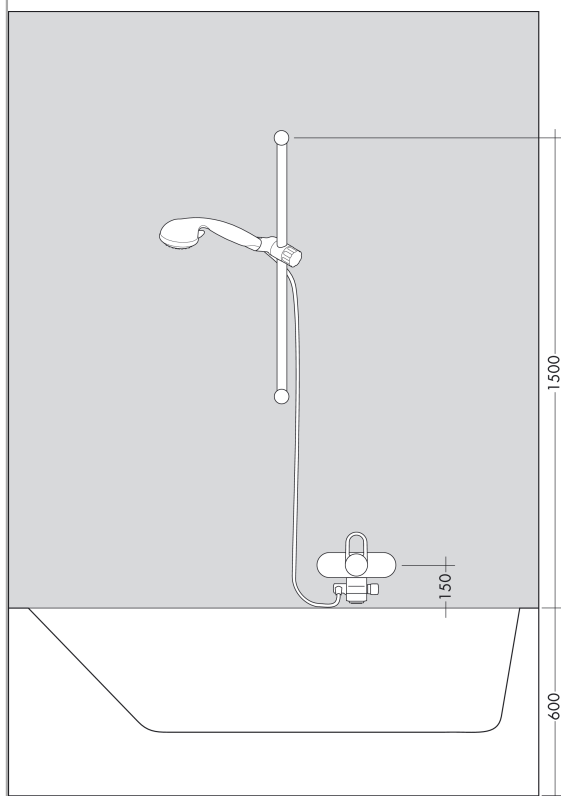

Crometta 100

Crometta 100 Multi shower set 0.65m

Surfaces: **white/chrome** Article Number: **26650400**

Description

product features

- spray type: Rain, TurboRain, Massage spray
- spray type adjustment by turning spray disc
- without pivot joints
- 90° position adjustable slider, pivots left and right, up and down
- maximum flow rate (at 0.3 MPa): 19 l/min
- wall bar spacer (grey)
- chrome-plated wall supports of plastic

consists of

- Crometta 100 Multi hand shower (#26823XXX)
- Metaflex shower hose 1.60 m (#28266XXX)
- Unica'Croma wall bar 0.65 m (#26503XXX)

Optional Accessoires

- Wall bar spacer (#97450XXX)

Technology

Product image

Scale drawing

Crometta 100

Crometta 100 Multi shower set 0.65m

Surfaces: **white/chrome** Article Number: **26650400**

Installation examples

Crometta 100

Crometta 100 Multi shower set 0.65m

Surfaces: white/chrome Article Number: 26650400

Exploded Drawing

Year of production: >10/14

Crometta 100
Crometta 100 Multi shower set 0.65m
 Surfaces: **white/chrome** Article Number: **26650400**

Spare part list

Year of production: >10/14

Pos.	Description	Article Number	PC	PU
1	cover	95217000	4	1
2	tile-matching-disk	97450000	0	1
3	wall support	95218000	3	1
4	mounting set	96179000	4	1
5	support, assy	92366000	11	1
6	-	26823400	0	1
7	filter insert	97708000	2	1
8	shower hose Metaflex'C 1,60 m	28266000	0	1
9	seal	98058000	1	1