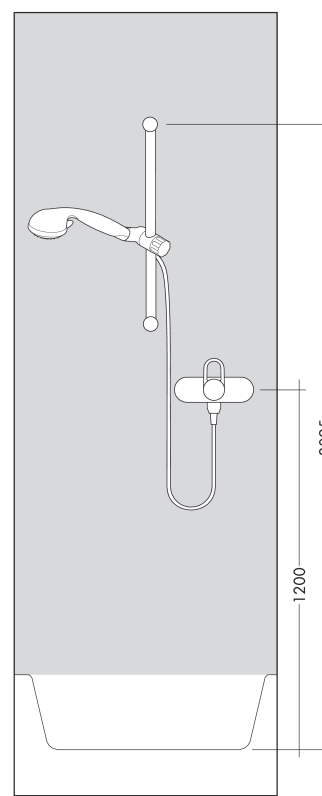

Crometta 100

Crometta 100 Multi shower set 0.65m

Surfaces: **white/chrome** Article Number: **26650400**

Description

product features

- spray type: Rain, TurboRain, Massage spray
- spray type adjustment by turning spray disc
- without pivot joints
- 90° position adjustable slider, pivots left and right, up and down
- maximum flow rate (at 0.3 MPa): 19 l/min
- wall bar spacer (grey)
- chrome-plated wall supports of plastic

consists of

- Crometta 100 Multi hand shower (#26823XXX)
- Metaflex shower hose 1.60 m (#28266XXX)
- Unica'Croma wall bar 0.65 m (#26503XXX)

Optional Accessoires

- Wall bar spacer (#97450XXX)

Technology

Product image

Scale drawing

Crometta 100

Crometta 100 Multi shower set 0.65m

Surfaces: **white/chrome** Article Number: **26650400**

Installation examples

Crometta 100

Crometta 100 Multi shower set 0.65m

Surfaces: white/chrome Article Number: 26650400

Exploded Drawing

Year of production: >10/14

Crometta 100
Crometta 100 Multi shower set 0.65m
 Surfaces: **white/chrome** Article Number: **26650400**

Spare part list

Year of production: >10/14

Pos.	Description	Article Number	PC	PU
1	cover	95217000	4	1
2	tile-matching-disk	97450000	0	1
3	wall support	95218000	3	1
4	mounting set	96179000	4	1
5	support, assy	92366000	11	1
6	-	26823400	0	1
7	filter insert	97708000	2	1
8	shower hose Metaflex'C 1,60 m	28266000	0	1
9	seal	98058000	1	1