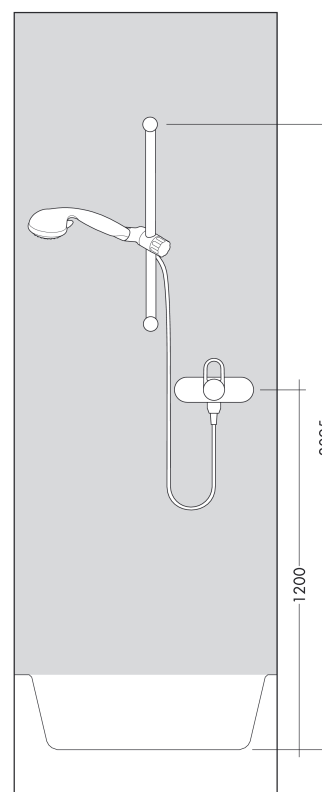

Croma Select E
Croma Select E Vario shower set 0.90m
Surfaces: **white/chrome** Article Number: **26592400**

Installation examples