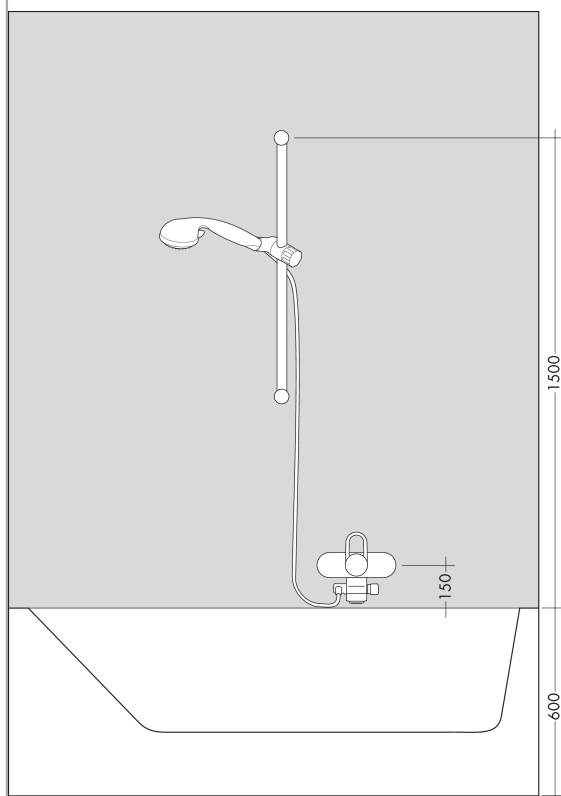

Croma Select E
Croma Select E Vario shower set 0.90m
Surfaces: **white/chrome** Article Number: **26592400**

Installation examples