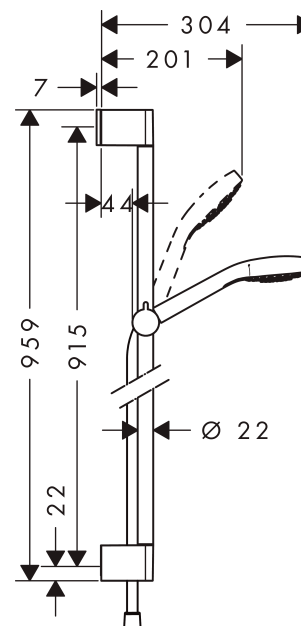

##### product features

- spray type: Rain, IntenseRain, TurboRain
- convenient diversion via Select button
- shower head size: 110 mm
- pivot connectors prevent hose from tangling
- 90° position adjustable slider, pivots left and right, up and down
- maximum flow rate (at 0.3 MPa): 15 l/min
- wall bar spacer (grey)
- chrome-plated wall supports of plastic
- ACS 13 ACC NY 145

##### consists of

- Isiflex shower hose 1.60 m (#28276XXX)
- Unica'Croma wall bar 0.90 m (#26504XXX)
- Croma Select E Vario hand shower (#26812XXX)

##### Optional Accessoires

- Wall bar spacer (#97450XXX)

#### Scale drawing