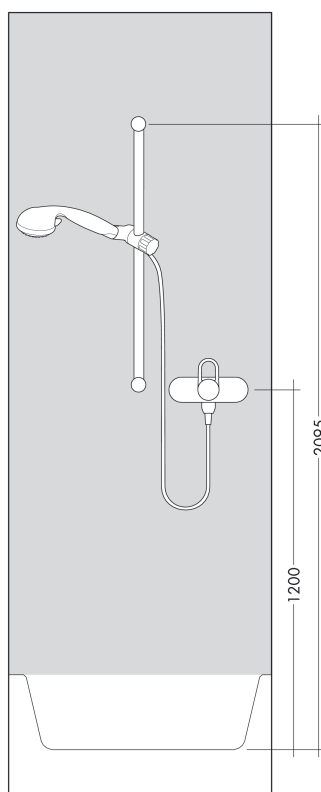

Croma Select E
Croma Select E Vario shower set 0.90m
Surfaces: **white/chrome** Article Number: **26592400**

Installation examples