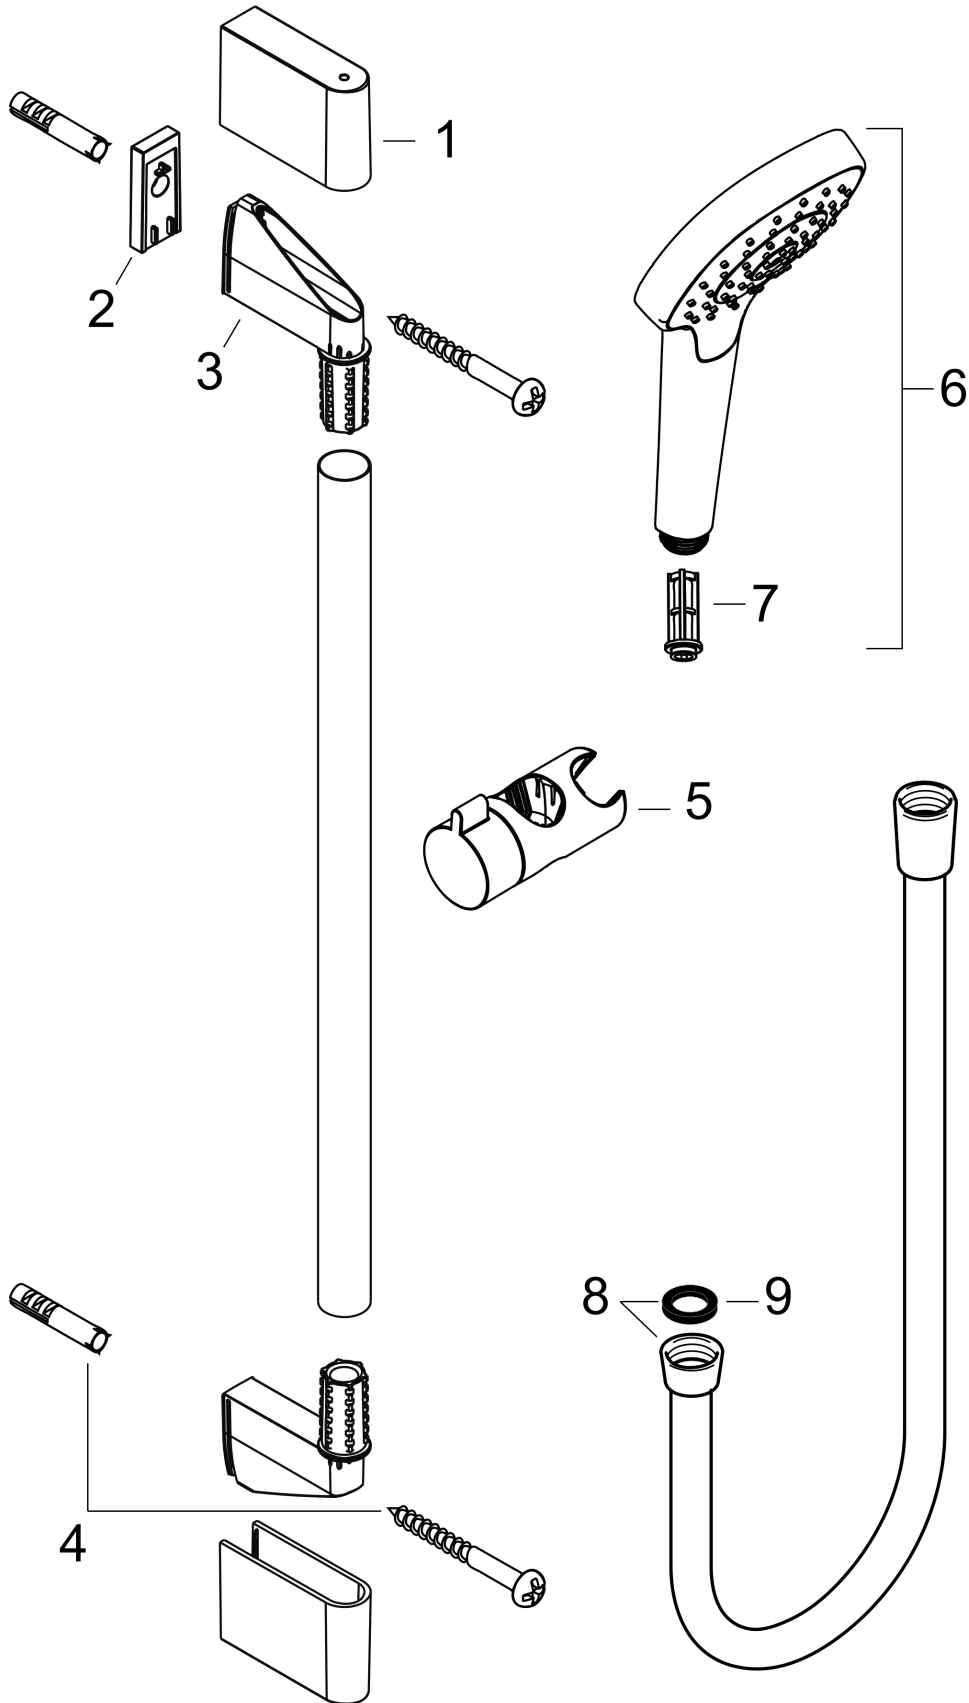

### Croma Select E Vario shower set 0.90m

Surfaces: **white/chrome** Article Number: **26592400**

#### Flowchart

The consumption was measured in combination with the appropriate fittings (thermostat/mixer/in-wall valve) to reflect actual application in practice.

**Croma Select E**  
**Croma Select E Vario shower set 0.90m**  
Surfaces: **white/chrome** Article Number: **26592400**

## Installation examples

**Croma Select E**  
**Croma Select E Vario shower set 0.90m**  
Surfaces: **white/chrome** Article Number: **26592400**

## Exploded Drawing

Year of production: &gt;11/14

**Croma Select E**  
**Croma Select E Vario shower set 0.90m**  
 Surfaces: **white/chrome** Article Number: **26592400**