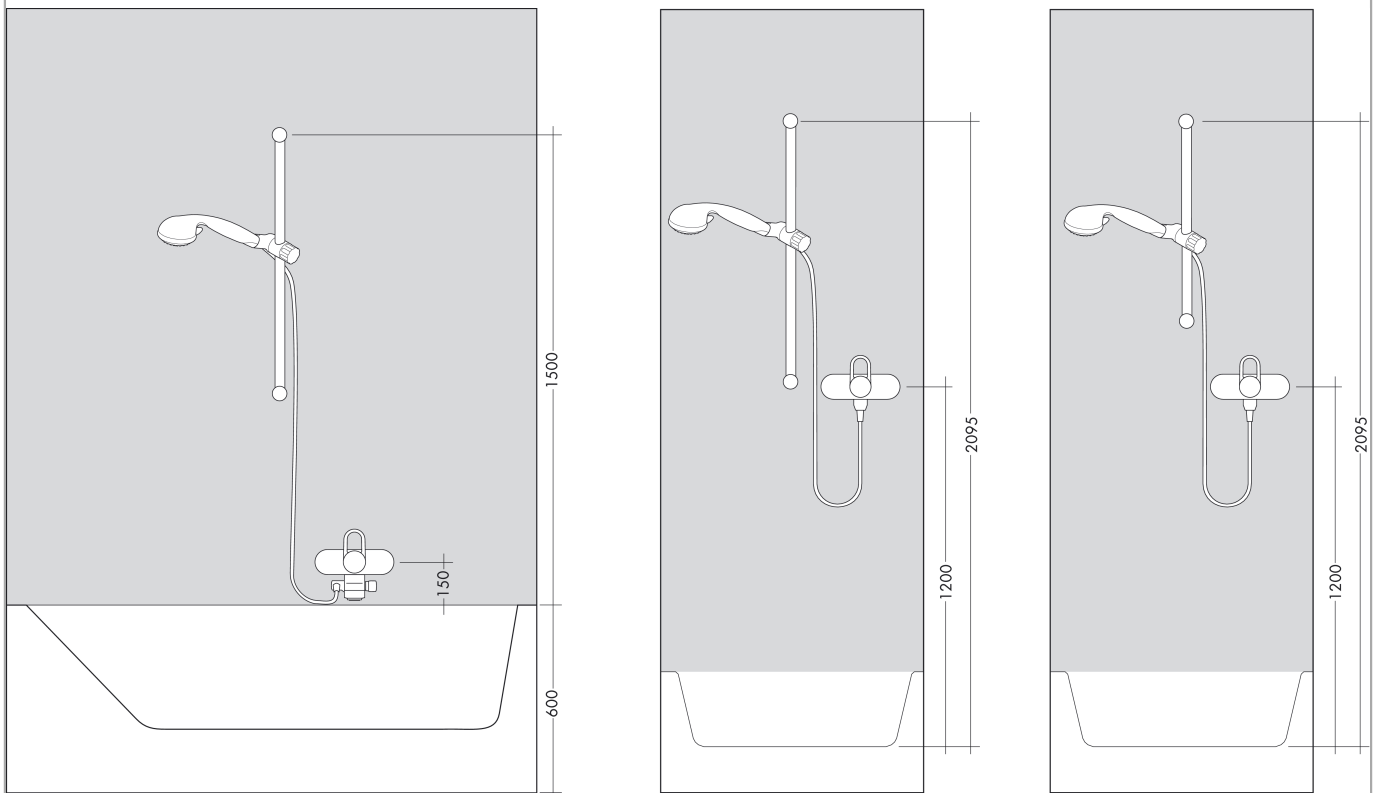

Croma Select E
Croma Select E Multi shower set 0.90m
Surfaces: **white/chrome** Article Number: **26590400**

Installation examples