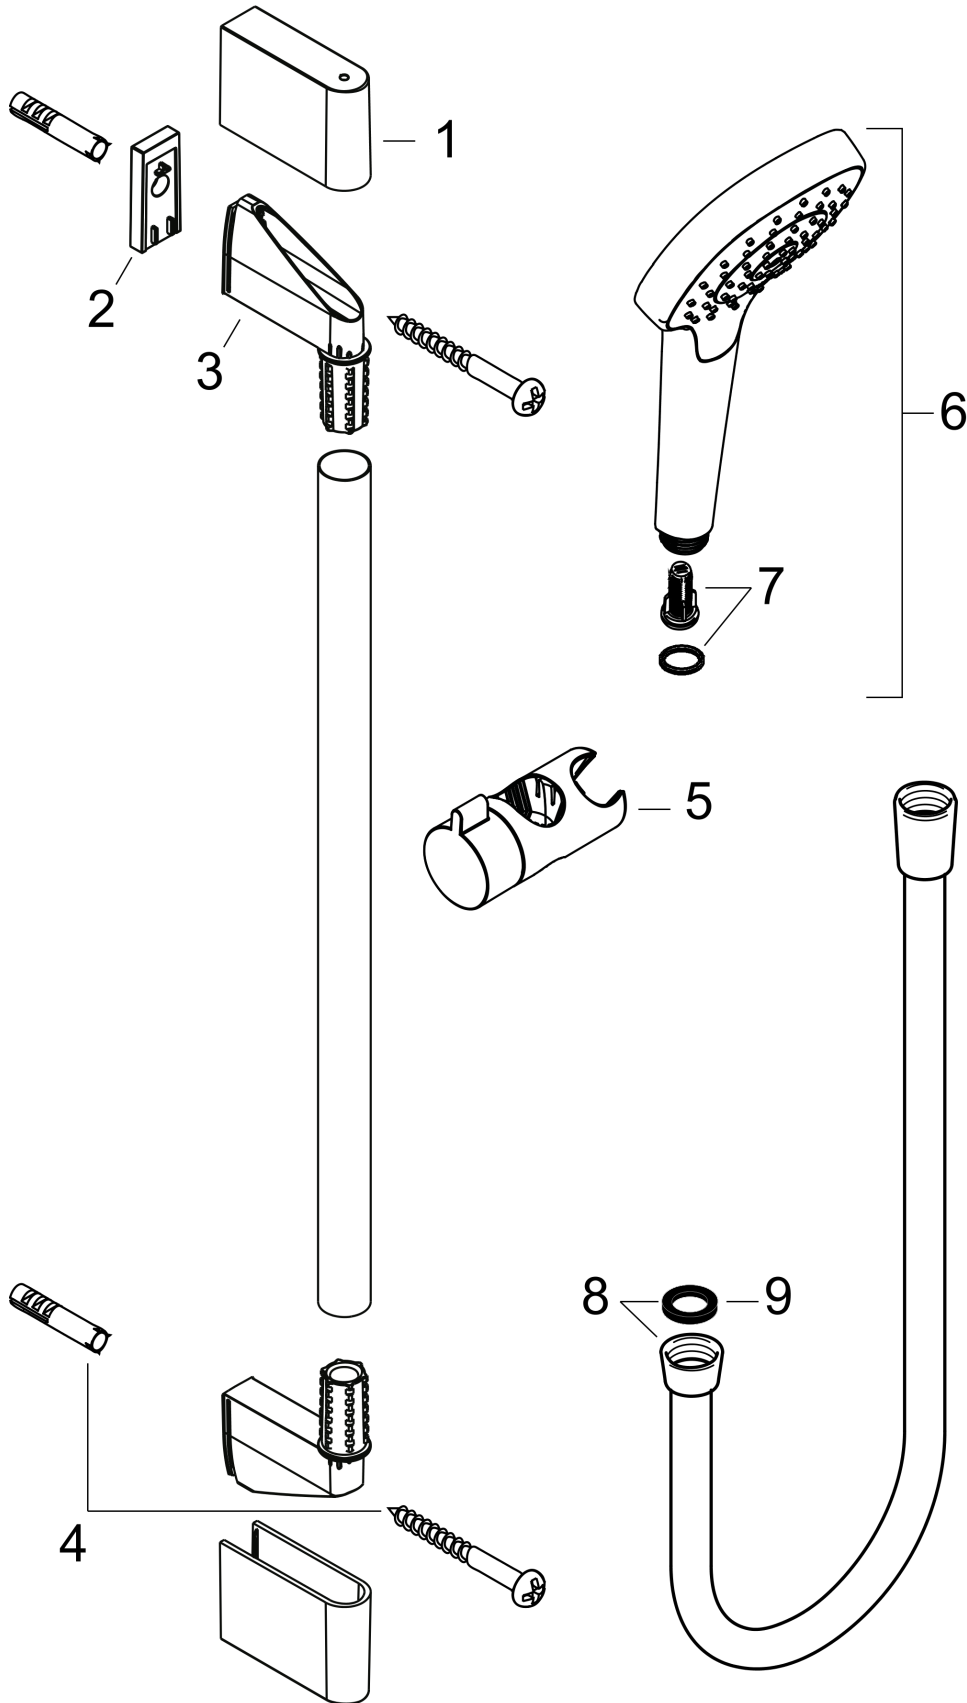

### Croma Select E Multi shower set 0.90m

Surfaces: **white/chrome** Article Number: **26590400**

#### Flowchart

The consumption was measured in combination with the appropriate fittings (thermostat/mixer/in-wall valve) to reflect actual application in practice.

**Croma Select E**  
**Croma Select E Multi shower set 0.90m**  
Surfaces: **white/chrome** Article Number: **26590400**

## Installation examples

**Croma Select E**  
**Croma Select E Multi shower set 0.90m**  
Surfaces: **white/chrome** Article Number: **26590400**

## Exploded Drawing

Year of production: &gt;11/14

**Croma Select E**  
**Croma Select E Multi shower set 0.90m**  
 Surfaces: **white/chrome** Article Number: **26590400**