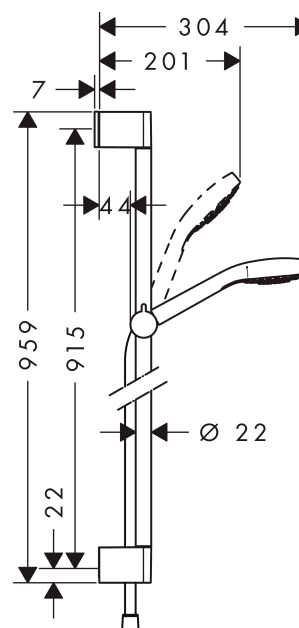

##### product features

- spray type: SoftRain, IntenseRain, Massage spray
- convenient diversion via Select button
- shower head size: 110 mm
- pivot connectors prevent hose from tangling
- 90° position adjustable slider, pivots left and right, up and down
- maximum flow rate (at 0.3 MPa): 16 l/min
- wall bar spacer (grey)
- chrome-plated wall supports of plastic
- ACS 13 ACC NY 145

##### Optional Accessoires

- Wall bar spacer (#97450XXX)

#### Scale drawing