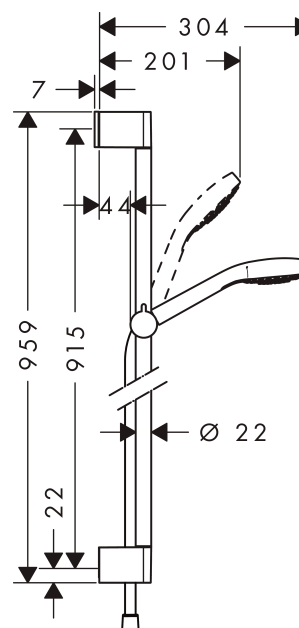

Croma Select S

Croma Select S Vario Shower Set 0.90m

Surfaces: **white/chrome** Article Number: **26572400**

Description

product features

- spray type: Rain, TurboRain, IntenseRain
- convenient diversion via Select button
- shower head size: 110 mm
- pivot connectors prevent hose from tangling
- 90° position adjustable slider, pivots left and right, up and down
- maximum flow rate (at 0.3 MPa): 15 l/min
- wall bar spacer (grey)
- chrome-plated wall supports of plastic
- ACS 13 ACC NY 145

consists of

- Croma Select S Vario hand shower (#26802XXX)
- Unica'Croma wall bar 0.90 m (#26504XXX)
- Isiflex shower hose 1.60 m (#28276XXX)

Optional Accessoires

- Wall bar spacer (#97450XXX)

Technology

Product image

Scale drawing

Croma Select S

Croma Select S Vario Shower Set 0.90m

Surfaces: **white/chrome** Article Number: **26572400**

Flowchart

The consumption was measured in combination with the appropriate fittings (thermostat/mixer/in-wall valve) to reflect actual application in practice.

Exploded Drawing

Year of production: >10/14

Croma Select S
Croma Select S Vario Shower Set 0.90m
 Surfaces: **white/chrome** Article Number: **26572400**

Spare part list

Year of production: >10/14

Pos.	Description	Article Number	PC	PU
1	cover	95217000	4	1
2	tile-matching-disk	97450000	0	1
3	wall support	95218000	3	1
4	mounting set	96179000	4	1
5	support, assy	92366000	11	1
6	handshower	26802400	0	1
7	filter insert	92421000	16	1
8	shower hose Isiflex'B 1,60 m	28276000	0	1
9	seal	98058000	1	1