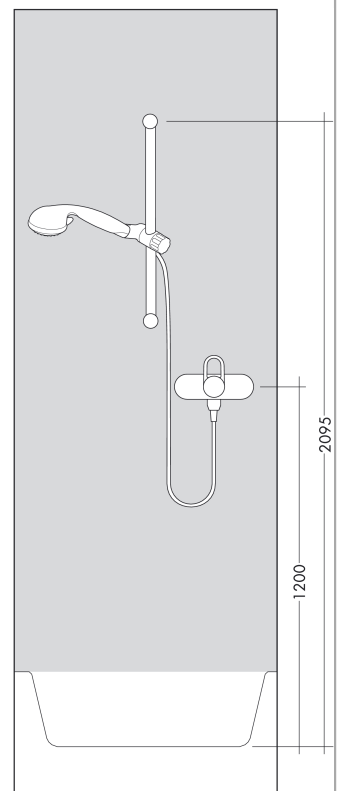

Croma Select S
Croma Select S Vario Shower Set 0.90m
Surfaces: **white/chrome** Article Number: **26572400**

Installation examples