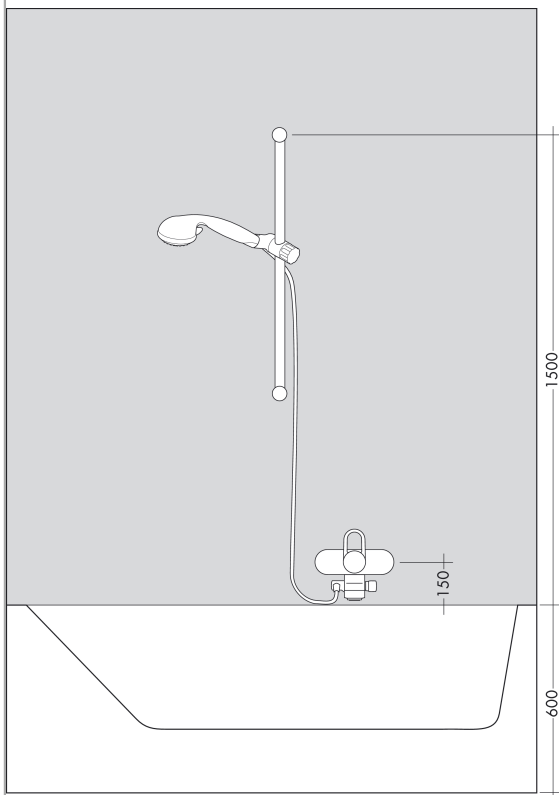

Croma Select S
Croma Select S Vario Shower Set 0.90m
Surfaces: **white/chrome** Article Number: **26572400**

Installation examples