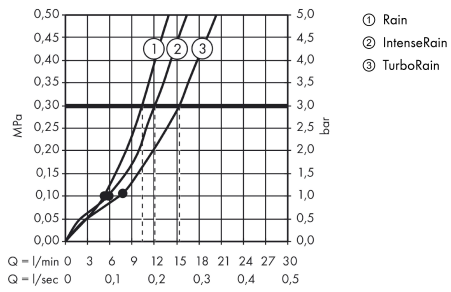

Croma Select S

Croma Select S Vario Shower Set 0.90m

Surfaces: **white/chrome** Article Number: **26572400**

Description

product features

- spray type: Rain, TurboRain, IntenseRain
- convenient diversion via Select button
- shower head size: 110 mm
- pivot connectors prevent hose from tangling
- 90° position adjustable slider, pivots left and right, up and down
- maximum flow rate (at 0.3 MPa): 15 l/min
- wall bar spacer (grey)
- chrome-plated wall supports of plastic
- ACS 13 ACC NY 145

Scale drawing

Croma Select S

Croma Select S Vario Shower Set 0.90m

Surfaces: **white/chrome** Article Number: **26572400**

Flowchart

The consumption was measured in combination with the appropriate fittings (thermostat/mixer/in-wall valve) to reflect actual application in practice.