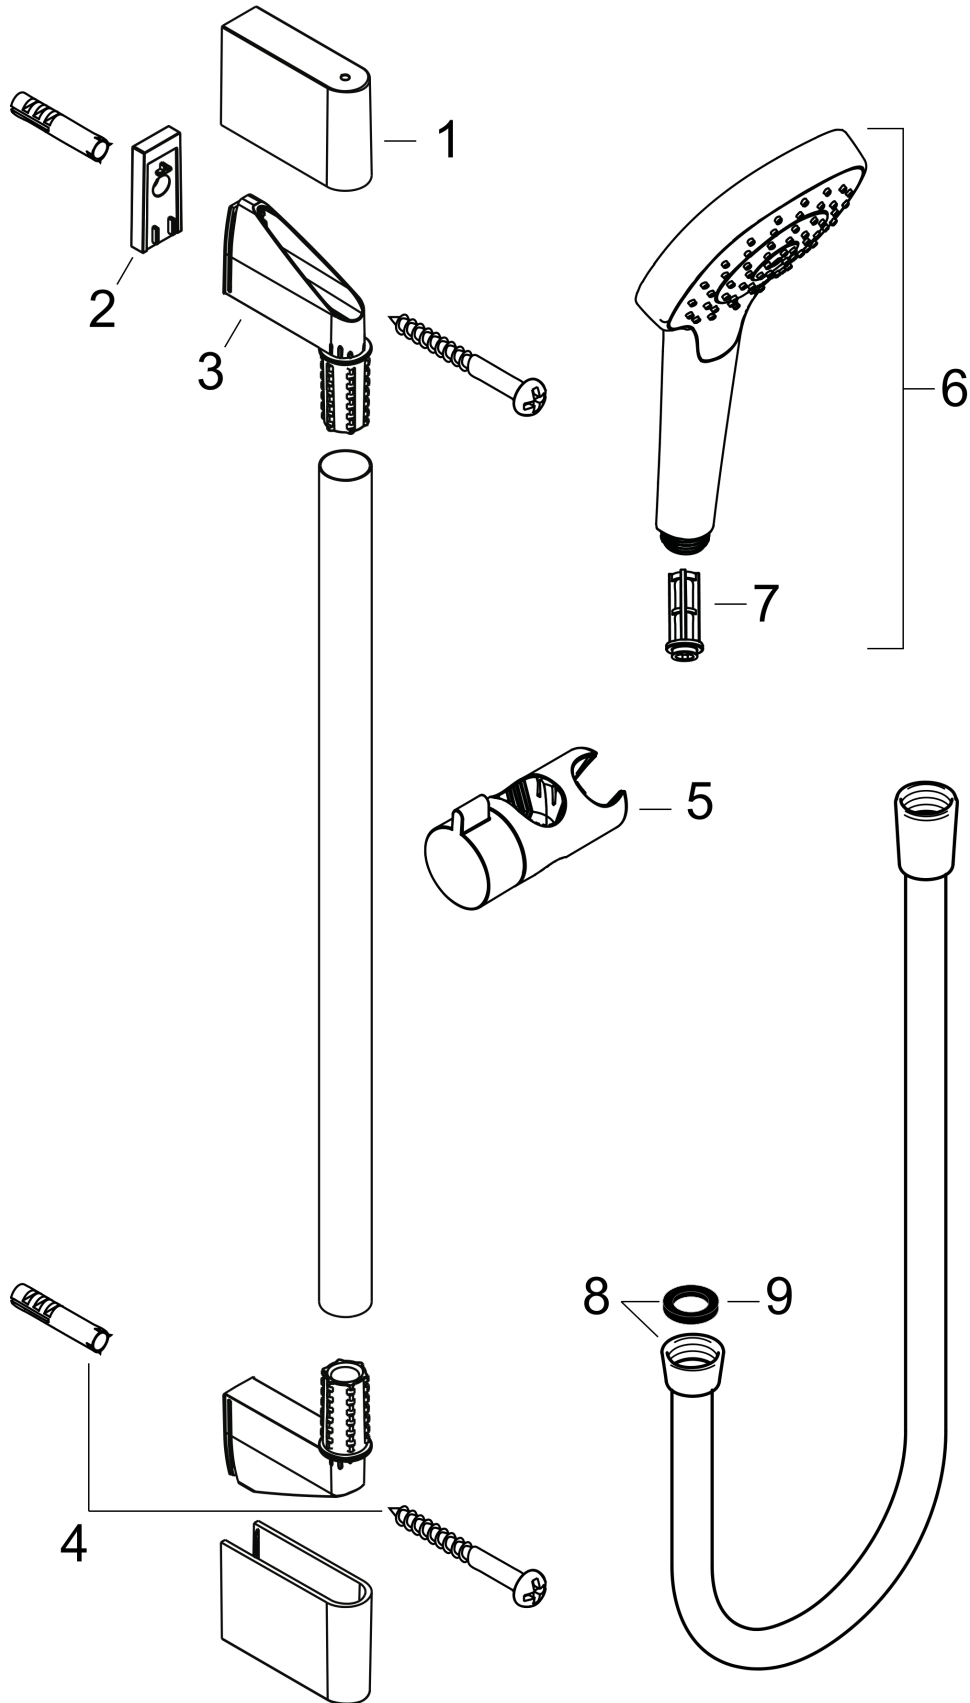

Croma Select S

Croma Select S Vario Shower Set 0.90m

Surfaces: **white/chrome** Article Number: **26572400**

Description

product features

- spray type: Rain, TurboRain, IntenseRain
- convenient diversion via Select button
- shower head size: 110 mm
- pivot connectors prevent hose from tangling
- 90° position adjustable slider, pivots left and right, up and down
- maximum flow rate (at 0.3 MPa): 15 l/min
- wall bar spacer (grey)
- chrome-plated wall supports of plastic
- ACS 13 ACC NY 145

Scale drawing

Croma Select S

Croma Select S Vario Shower Set 0.90m

Surfaces: **white/chrome** Article Number: **26572400**

Flowchart

The consumption was measured in combination with the appropriate fittings (thermostat/mixer/in-wall valve) to reflect actual application in practice.

Croma Select S
Croma Select S Vario Shower Set 0.90m
Surfaces: **white/chrome** Article Number: **26572400**

Installation examples

Croma Select S

Croma Select S Vario Shower Set 0.90m

Surfaces: **white/chrome** Article Number: **26572400**

Exploded Drawing

Year of production: >10/14

Croma Select S
Croma Select S Vario Shower Set 0.90m
 Surfaces: **white/chrome** Article Number: **26572400**

Spare part list

Year of production: >10/14

Pos.	Description	Article Number	PC	PU
1	cover	95217000	4	1
2	tile-matching-disk	97450000	0	1
3	wall support	95218000	3	1
4	mounting set	96179000	4	1
5	support, assy	92366000	11	1
6	handshower	26802400	0	1
7	filter insert	92421000	16	1
8	shower hose Isiflex'B 1,60 m	28276000	0	1
9	seal	98058000	1	1