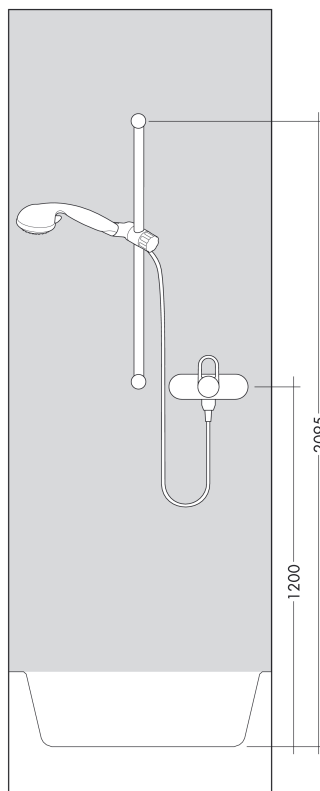

Croma Select S
Croma Select S Vario Shower Set 0.90m
Surfaces: **white/chrome** Article Number: **26572400**

Installation examples