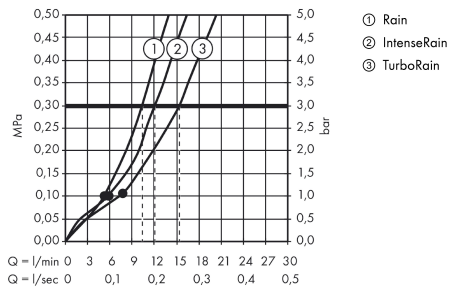

Croma Select S

Croma Select S Vario Shower Set 0.65m

Surfaces: **white/chrome** Article Number: **26562400**

Description

product features

- spray type: Rain, IntenseRain, TurboRain
- convenient diversion via Select button
- shower head size: 110 mm
- pivot connectors prevent hose from tangling
- 90° position adjustable slider, pivots left and right, up and down
- maximum flow rate (at 0.3 MPa): 15 l/min
- wall bar spacer (grey)
- chrome-plated wall supports of plastic
- ACS 13 ACC NY 145

Scale drawing

Croma Select S

Croma Select S Vario Shower Set 0.65m

Surfaces: **white/chrome** Article Number: **26562400**

Flowchart

The consumption was measured in combination with the appropriate fittings (thermostat/mixer/in-wall valve) to reflect actual application in practice.