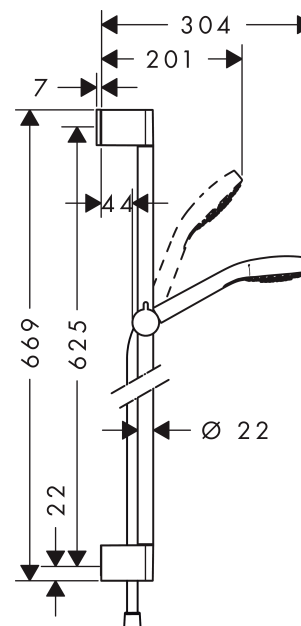

Croma Select S

Croma Select S Vario Shower Set 0.65m

Surfaces: **white/chrome** Article Number: **26562400**

Description

product features

- spray type: Rain, IntenseRain, TurboRain
- convenient diversion via Select button
- shower head size: 110 mm
- pivot connectors prevent hose from tangling
- 90° position adjustable slider, pivots left and right, up and down
- maximum flow rate (at 0.3 MPa): 15 l/min
- wall bar spacer (grey)
- chrome-plated wall supports of plastic
- ACS 13 ACC NY 145

consists of

- Croma Select S Vario hand shower (#26802XXX)
- Unica'Croma wall bar 0.65 m (#26503XXX)
- Isiflex shower hose 1.60 m (#28276XXX)

Optional Accessoires

- Wall bar spacer (#97450XXX)

Technology

Product image

Scale drawing

Croma Select S

Croma Select S Vario Shower Set 0.65m

Surfaces: **white/chrome** Article Number: **26562400**

Flowchart

The consumption was measured in combination with the appropriate fittings (thermostat/mixer/in-wall valve) to reflect actual application in practice.

Exploded Drawing

Year of production: >10/14

Croma Select S
Croma Select S Vario Shower Set 0.65m
 Surfaces: **white/chrome** Article Number: **26562400**

Spare part list

Year of production: >10/14

Pos.	Description	Article Number	PC	PU
1	cover	95217000	4	1
2	tile-matching-disk	97450000	0	1
3	wall support	95218000	3	1
4	mounting set	96179000	4	1
5	support, assy	92366000	11	1
6	handshower	26802400	0	1
7	filter insert	92421000	16	1
8	shower hose Isiflex'B 1,60 m	28276000	0	1
9	seal	98058000	1	1