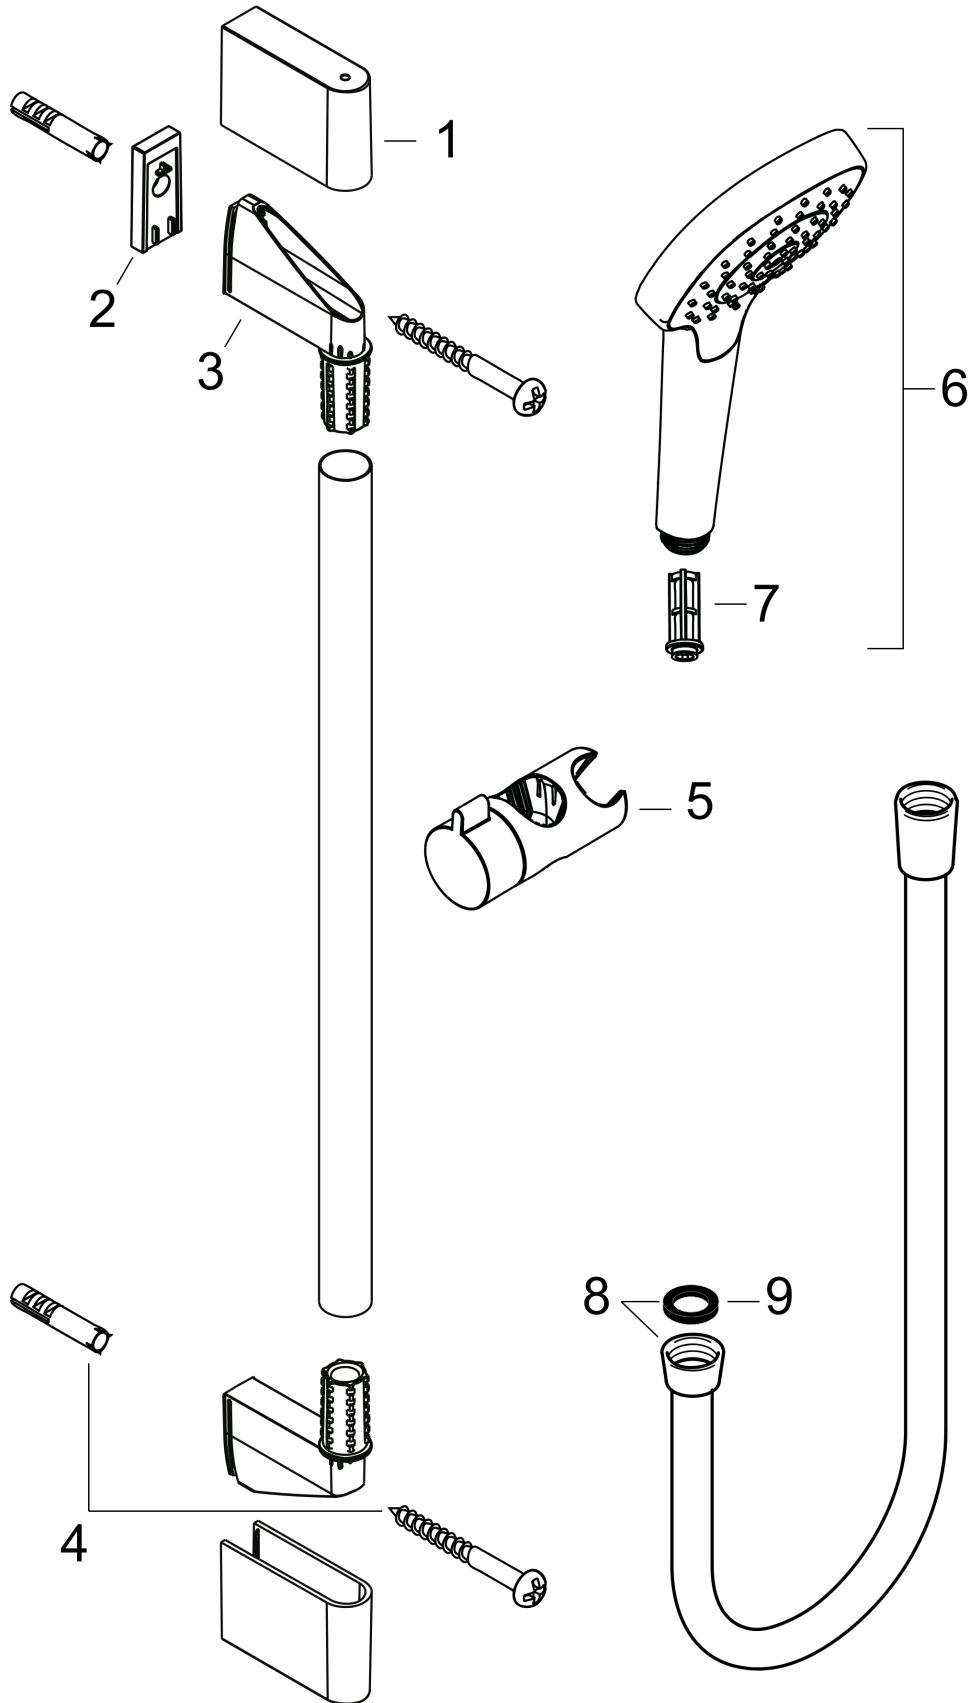

Croma Select S

Croma Select S Vario Shower Set 0.65m

Surfaces: **white/chrome** Article Number: **26562400**

Description

product features

- spray type: Rain, IntenseRain, TurboRain
- convenient diversion via Select button
- shower head size: 110 mm
- pivot connectors prevent hose from tangling
- 90° position adjustable slider, pivots left and right, up and down
- maximum flow rate (at 0.3 MPa): 15 l/min
- wall bar spacer (grey)
- chrome-plated wall supports of plastic
- ACS 13 ACC NY 145

Scale drawing

Croma Select S

Croma Select S Vario Shower Set 0.65m

Surfaces: **white/chrome** Article Number: **26562400**

Flowchart

The consumption was measured in combination with the appropriate fittings (thermostat/mixer/in-wall valve) to reflect actual application in practice.

Croma Select S

Croma Select S Vario Shower Set 0.65m

Surfaces: **white/chrome** Article Number: **26562400**

Installation examples

Croma Select S

Croma Select S Vario Shower Set 0.65m

Surfaces: **white/chrome** Article Number: **26562400**

Exploded Drawing

Year of production: >10/14

Croma Select S
Croma Select S Vario Shower Set 0.65m
 Surfaces: **white/chrome** Article Number: **26562400**

Spare part list

Year of production: >10/14

Pos.	Description	Article Number	PC	PU
1	cover	95217000	4	1
2	tile-matching-disk	97450000	0	1
3	wall support	95218000	3	1
4	mounting set	96179000	4	1
5	support, assy	92366000	11	1
6	handshower	26802400	0	1
7	filter insert	92421000	16	1
8	shower hose Isiflex'B 1,60 m	28276000	0	1
9	seal	98058000	1	1