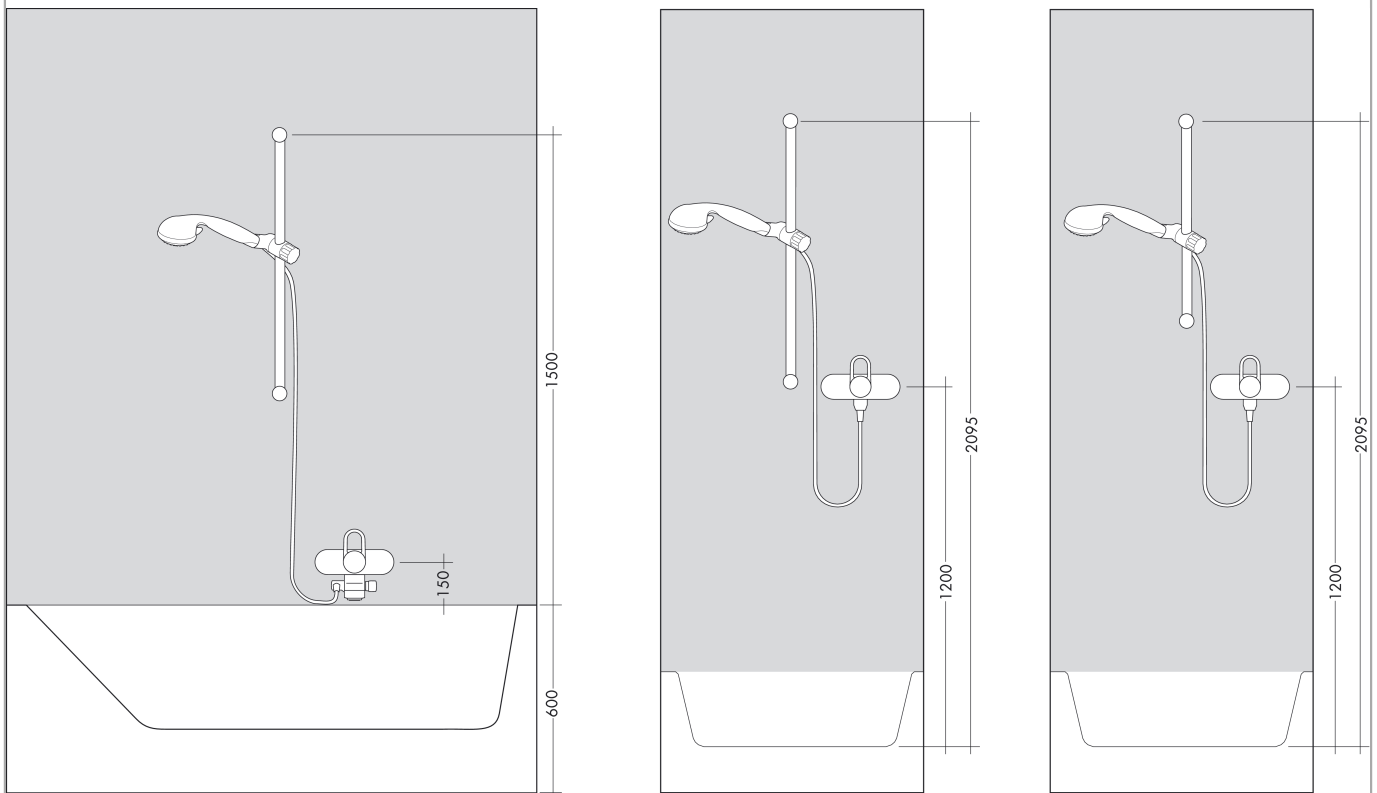

Croma Select S

Croma Select S Vario Shower Set 0.65m

Surfaces: **white/chrome** Article Number: **26562400**

Description

product features

- spray type: Rain, IntenseRain, TurboRain
- convenient diversion via Select button
- shower head size: 110 mm
- pivot connectors prevent hose from tangling
- 90° position adjustable slider, pivots left and right, up and down
- maximum flow rate (at 0.3 MPa): 15 l/min
- wall bar spacer (grey)
- chrome-plated wall supports of plastic
- ACS 13 ACC NY 145

consists of

- Croma Select S Vario hand shower (#26802XXX)
- Unica'Croma wall bar 0.65 m (#26503XXX)
- Isiflex shower hose 1.60 m (#28276XXX)

Optional Accessoires

- Wall bar spacer (#97450XXX)

Technology

Product image

Scale drawing

Croma Select S

Croma Select S Vario Shower Set 0.65m

Surfaces: **white/chrome** Article Number: **26562400**

Flowchart

The consumption was measured in combination with the appropriate fittings (thermostat/mixer/in-wall valve) to reflect actual application in practice.

Croma Select S

Croma Select S Vario Shower Set 0.65m

Surfaces: **white/chrome** Article Number: **26562400**

Installation examples

Croma Select S

Croma Select S Vario Shower Set 0.65m

Surfaces: **white/chrome** Article Number: **26562400**