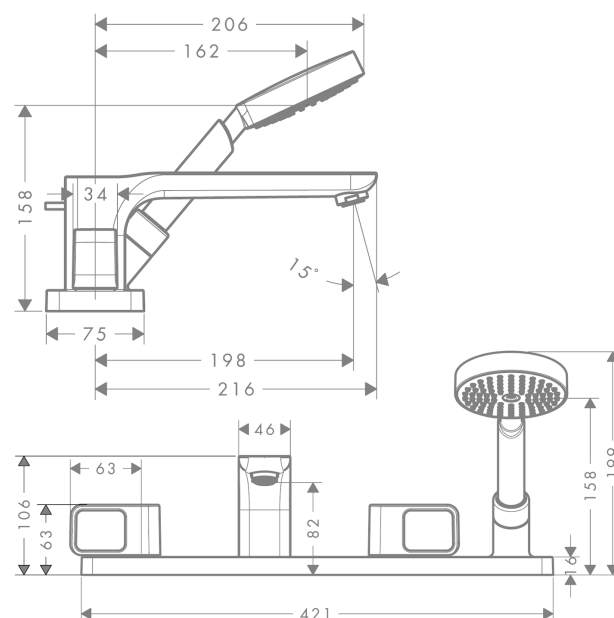

Axor Urquiola

4-hole tile mounted bath mixer

Surfaces: **chrome** Article Number: **11445000**

Description

product features

- projection 198 mm
- with plate
- connection type: basic set
- normal spray
- flow rate: 22 l/min
- ceramic valves hot/ cold 90°
- temperature limitation not adjustable
- with automatic resetting
- non-return valve
- maximum pull-out length of hand shower: 1,10 m
- integrated shower support
- connection dimension: DN15
- scope of supply: handles, bath filler

consists of

- Raindance S 100 Air 1jet hand shower (#28509XXX)

Mandatory Accessoires

- Basic set for 4-hole tile mounted bath mixer (#14445XXX)

Technology

Product image

Scale drawing

Axor Urquiola

Spare part list

Year of production: >11/13

Pos.	Description	Article Number	PC	PU
1	diverter knob	98707000	7	1
2	aerator M24x1 (30 l/min)	96512000	5	1
3	spout cpl.	95616000	20	1
4	handle for cold water	95612000	17	1
5	handle for hot water	95611000	17	1
6	handle fixing set	98932000	5	1
7	adapter for handle	95615000	7	1
8	nut	95610000	8	1
9	escutcheon	95614000	18	1
10	shut off unit left closing	94008000	9	1
11	shut off unit right closing	94009000	9	1
12	adapter for handle	97409000	7	1
13	selector	96777000	13	1
14	O-ring 15x2,5	98131000	1	1
15	O-Ring 23x2,5	98183000	1	1
16	O-ring 20x2,5	92602000	2	1
17	O-ring 18x2,5	98139000	1	1
18	O-ring 5x1	98196000	1	1
19	set of non return valves DW 15	94074000	5	1
20	shower hose 2,00 m	94148000	12	1
21	O-ring 11x2	98127000	1	1
22	O-ring 58x3	98202000	1	1
23	O-Ring 28x2	98194000	1	1
24	insert for shower holder	96942000	4	1
25	nut	97584000	5	1
26	filter packing	94246000	1	1
27	handshower	28509000	0	1
28	O-ring 38x2,5	98198000	2	1
29	O-ring 39x1,5	98400000	1	1
30	shower holder, assy	95996000	15	1
31	mounting-set	39449000	0	1
32	O-ring 24x1,5	98434000	1	1
33	O-ring 54x3	98436000	1	1
34	hose brake	98656000	6	1
a	concealed item	14445180	0	1
b	sleeve	98806000	2	1