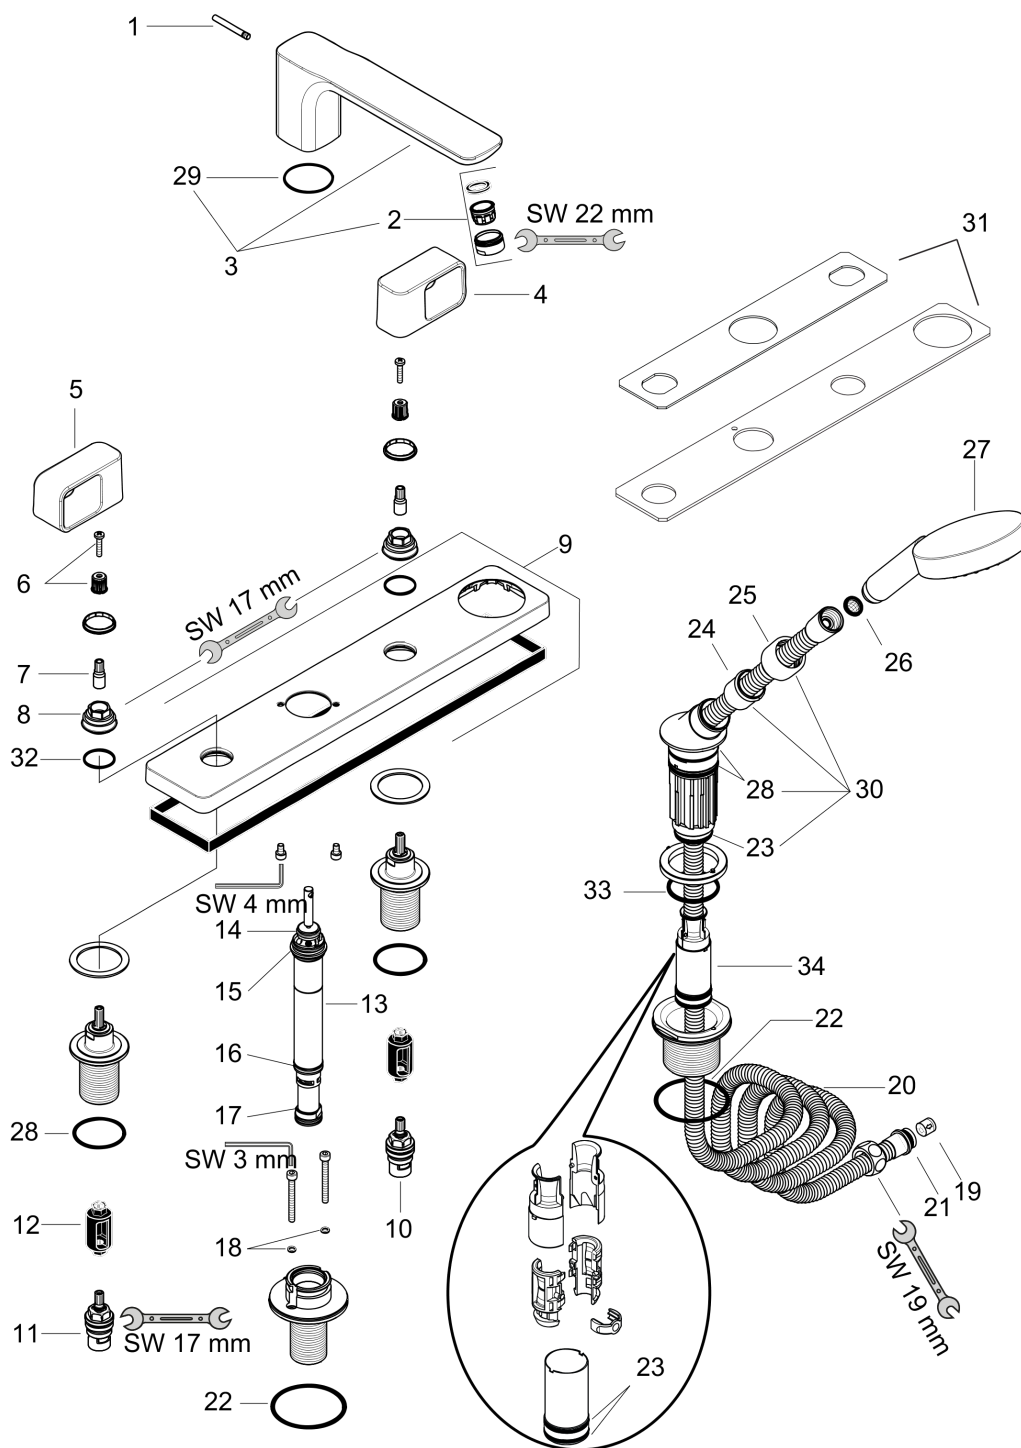

Axor Urquiola

4-hole tile mounted bath mixer

Surfaces: **chrome** Article Number: **11445000**

Description

product features

- projection 198 mm
- with plate
- connection type: basic set
- normal spray
- flow rate: 22 l/min
- ceramic valves hot/ cold 90°
- temperature limitation not adjustable
- with automatic resetting
- non-return valve
- maximum pull-out length of hand shower: 1,10 m
- integrated shower support
- connection dimension: DN15
- scope of supply: handles, bath filler

4-hole tile mounted bath mixer

Surfaces: **chrome** Article Number: **11445000**

Exploded Drawing

Year of production: >11/13

Axor Urquiola

4-hole tile mounted bath mixer

Surfaces: **chrome** Article Number: **11445000**

Spare part list

Year of production: >11/13

Pos.	Description	Article Number	PC	PU
1	diverter knob	98707000	7	1
2	aerator M24x1 (30 l/min)	96512000	5	1
3	spout cpl.	95616000	20	1
4	handle for cold water	95612000	17	1
5	handle for hot water	95611000	17	1
6	handle fixing set	98932000	5	1
7	adapter for handle	95615000	7	1
8	nut	95610000	8	1
9	escutcheon	95614000	18	1
10	shut off unit left closing	94008000	9	1
11	shut off unit right closing	94009000	9	1
12	adapter for handle	97409000	7	1
13	selector	96777000	13	1
14	O-ring 15x2,5	98131000	1	1
15	O-Ring 23x2,5	98183000	1	1
16	O-ring 20x2,5	92602000	2	1
17	O-ring 18x2,5	98139000	1	1
18	O-ring 5x1	98196000	1	1
19	set of non return valves DW 15	94074000	5	1
20	shower hose 2,00 m	94148000	12	1
21	O-ring 11x2	98127000	1	1
22	O-ring 58x3	98202000	1	1
23	O-Ring 28x2	98194000	1	1
24	insert for shower holder	96942000	4	1
25	nut	97584000	5	1
26	filter packing	94246000	1	1
27	handshower	28509000	0	1
28	O-ring 38x2,5	98198000	2	1
29	O-ring 39x1,5	98400000	1	1
30	shower holder, assy	95996000	15	1
31	mounting-set	39449000	0	1
32	O-ring 24x1,5	98434000	1	1
33	O-ring 54x3	98436000	1	1
34	hose brake	98656000	6	1
a	concealed item	14445180	0	1
b	sleeve	98806000	2	1