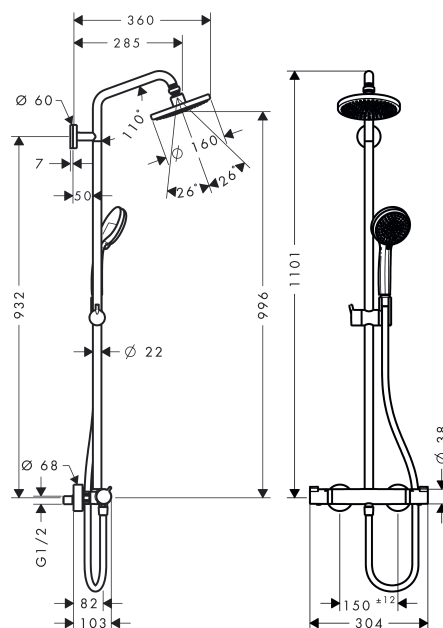

Croma
Croma 160 1jet Showerpipe
 Surfaces: **chrome** Art. no. : **27135000**

Description

product features

- overhead shower Croma 160
- shower head size: 160 mm
- overhead shower angle adjustable
- spray type: Rain
- flow rate Rain spray (at 0.3 MPa): 17 l/min
- shower arm length: 270 mm
- thermostat Ecostat Comfort
- safety lock at 40° C
- adjustable hot water limitation
- outlets controlled via turning handle
- installation type: exposed installation
- height-adjustable hand shower holder

consists of

- Croma 160 1jet overhead shower
- Croma 100 Vario hand shower
- Isiflex shower hose 1.60 m
- Wall bar spacer for Croma 100 Showerpipe

Technology

Product image

Scale drawing

Croma
Croma 160 1jet Showerpipe

 Surfaces: **chrome** Art. no. : **27135000**

Spare part list

Year of production: >03/12

Pos.	Description	Art. no.	PC	PU
1	wall flange	95688000	8	1
2	mounting set	96179000	4	1
3	tile-matching-disk	95239000	5	1
4	escutcheon Ø 60 mm	95692000	4	1
5	O-ring 20x2	98165000	1	1
6	screw	92137000	2	1
7	hollow set screw M6x5	98447000	1	1
8	sleeve	92166000	9	1
9	shower arm	95137000	15	1
10	head shower	27450000	0	1
11	filter packing	96477000	1	1
12	O-ring 15x2,5	98131000	1	1
13	pipe 1450 mm (can be shortened)	96770000	18	1
14	O-ring 12x2	98214000	1	1
15	support, assy	97651000	13	1
16	handshower	28535000	0	1
17	filter insert	97708000	2	1
18	shower hose Isiflex'B 1,60 m	28276000	0	1
19	Thermostat	92147000	21	1
20	O-ring 14x2	98129000	1	1
21	handle	95836000	8	1
22	handle fixing set	95843000	2	1
23	safety set	95839000	6	1
24	nut	98913000	6	1
25	O-ring 26x1,5	98390000	1	1
26	thermostat cartridge	98282000	14	1
27	stop ring for flow control	95927000	8	1
28	shut off unit with selector	98283000	12	1
29	set of nuts	96157000	8	1
30	non return valve	96737000	8	1
31	O-ring 17x1,5	98137000	1	1
32	filter packing	96922000	3	1
33	escutcheon Ø 68 mm	96467000	6	1
34	set of S-unions	94140000	10	1