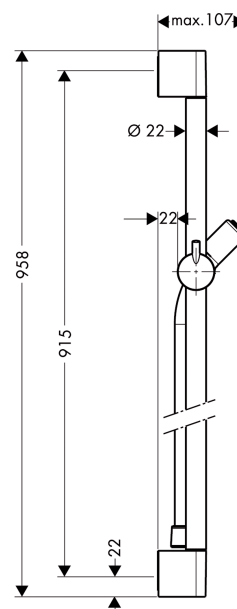

Croma 100

Unica'C wall bar 0.90 m

Surfaces: **chrome** Art. no. : **27610000**

Description

product features

- 22 mm diameter wall bar
- slide with locking mechanism
- slide inclination angle steplessly adjustable
- inclination angle adjustable via raster

consists of

- Isiflex shower hose 1.60 m

Optional Accessoires

- Casetta'C soap dish

Product image

Scale drawing

Croma 100
Unica'C wall bar 0.90 m
Surfaces: **chrome** Art. no. : **27610000**

Exploded Drawing

Year of production: >10/06

Croma 100
Unica'C wall bar 0.90 m
 Surfaces: **chrome** Art. no. : **27610000**

Spare part list

Year of production: >10/06

Pos.	Description	Art. no.	PC	PU
1	cover set	98738000	8	1
2	support, assy	98753000	9	1
3	tile-matching-disk	97450000	0	1
4	mounting set	96179000	4	1
5	wall support	96275000	3	1
6	shower hose Isiflex'B 1,60 m	28276000	0	1
7	clip for Casetta, Ø 22 mm	96189000	2	1
8	lotion dispenser	27619000	7	1
9	shelf Casetta	28678000	0	1