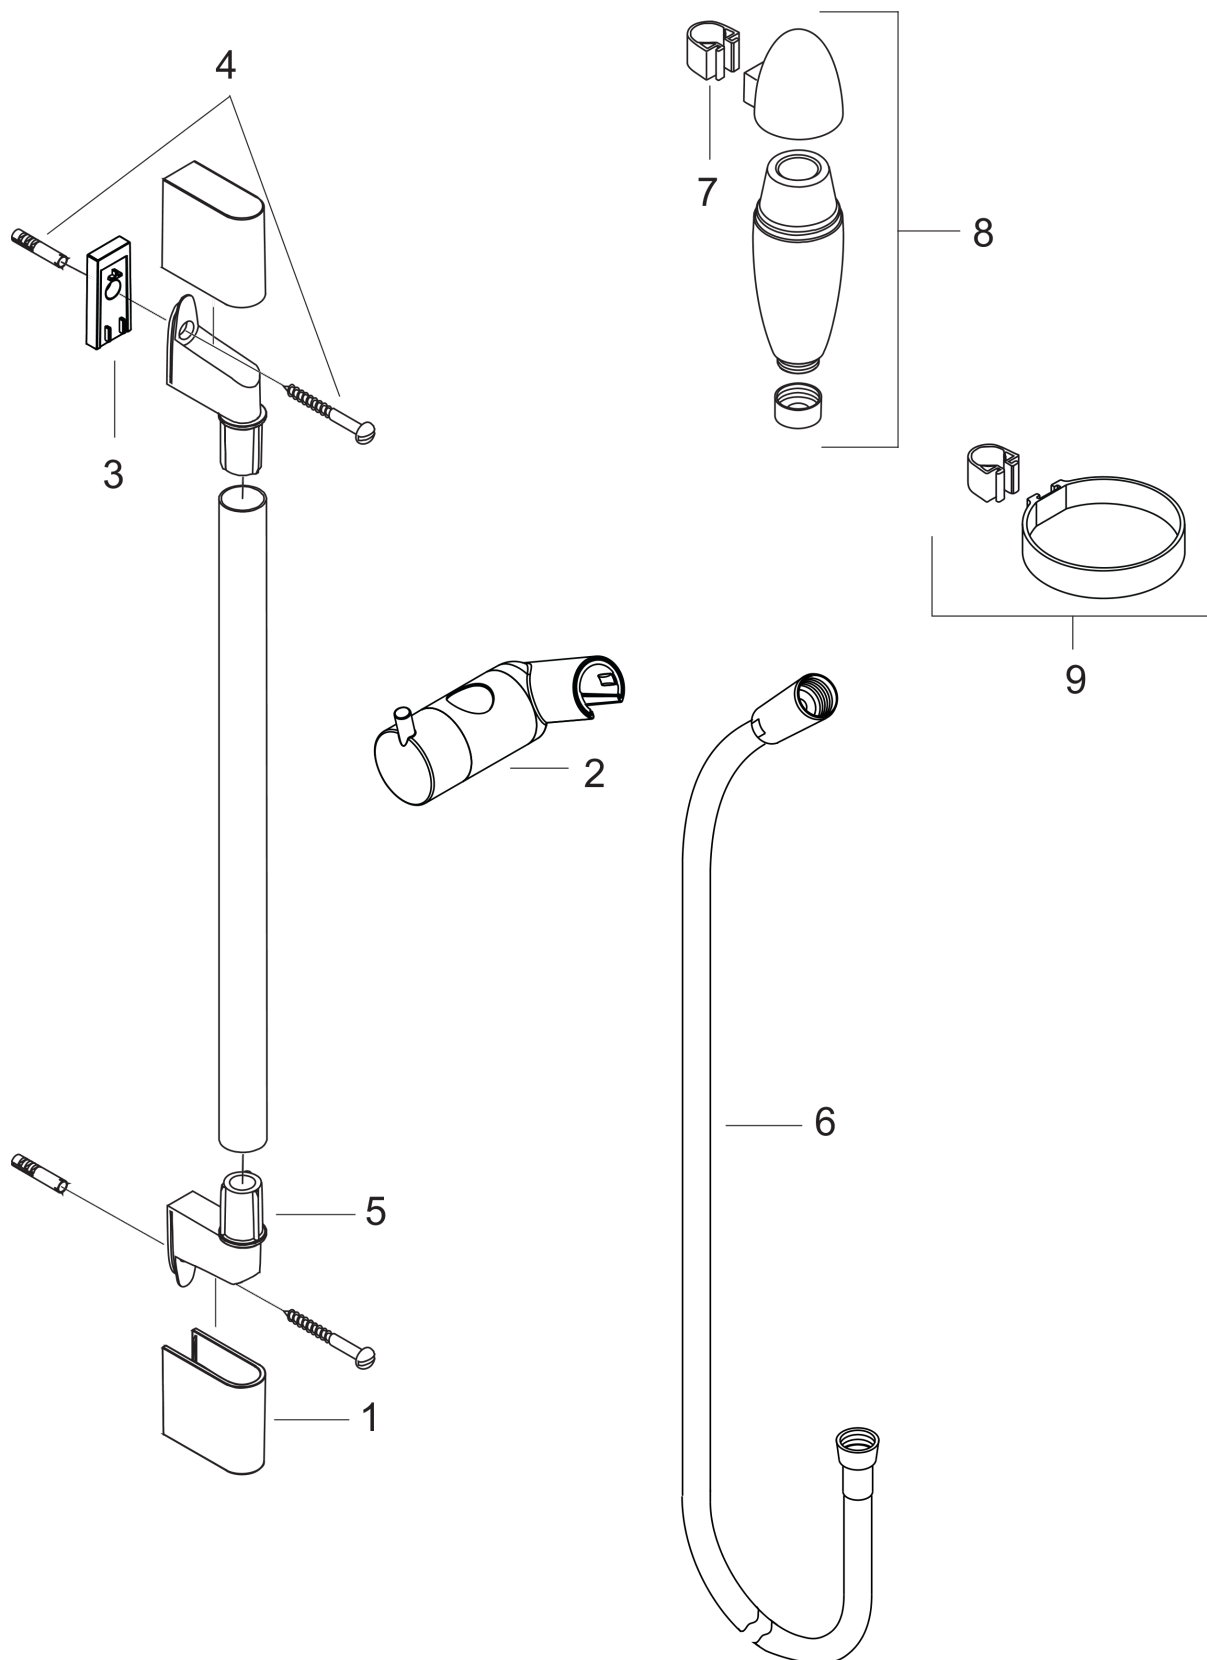

Croma 100

Unica'C wall bar 0.90 m

Surfaces: **chrome** Art. no. : **27610000**

Description

product features

- 22 mm diameter wall bar
- slide with locking mechanism
- slide inclination angle steplessly adjustable
- inclination angle adjustable via raster

consists of

- Isiflex shower hose 1.60 m

Optional Accessoires

- Casetta'C soap dish

Product image

Scale drawing

Croma 100
Unica'C wall bar 0.90 m
Surfaces: **chrome** Art. no. : **27610000**

Exploded Drawing

Year of production: >10/06

Croma 100
Unica'C wall bar 0.90 m
 Surfaces: **chrome** Art. no. : **27610000**

Spare part list

Year of production: >10/06

Pos.	Description	Art. no.	PC	PU
1	cover set	98738000	8	1
2	support, assy	98753000	9	1
3	tile-matching-disk	97450000	0	1
4	mounting set	96179000	4	1
5	wall support	96275000	3	1
6	shower hose Isiflex'B 1,60 m	28276000	0	1
7	clip for Casetta, Ø 22 mm	96189000	2	1
8	lotion dispenser	27619000	7	1
9	shelf Casetta	28678000	0	1